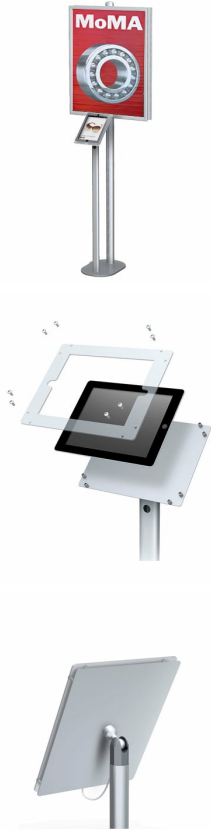

Apple® iPad Floor Stand Top Loading Slide-In Frame (for 24x36 Posters)

FOR CURRENT PRICING, VISIT THE ID # LISTED ABOVE

Product Details

- 24 x 36 Poster Stand
- Designed with heavy duty extruded alloy
- Designed for iPad Holder
- **PLEASE SPECIFY WHICH IPAD TYPE YOU HAVE DURING CHECKOUT**
- Displays 1 or 2 posters **24" Wide x 36" High**
- Single or Double Sided Frame Options
- **Top slot opening in sign frame used for poster insert**
- Sleek Curvilinear Mitered Frame with Profile Shape adds Style
- **Accepts up to 3/16" thick material with room for clear overlays**
- Frame profile overlaps poster by **3/8" all around**
- **Aluminum frames slide up and down the 72" HIGH aluminum pole to your desired sign height and position**
- Available in **Silver**
- Oval Base: **10" x 14" / 7 LBS**
- Overall Poster Stand Weight: **27 LBS**
- Provides instant set-up and take down within minutes
- 24x36 Poster Stand for iPad Best suited for **Indoor Use Only**

Apple® iPad Holder Details

- **Anti-theft hardware: Tamper Proof Screws Included**
- High impact acrylic cover secures down your iPad
- **Swivel & tilts 360° with a lock screw to set position if desired**
- Pole Upright Height Where iPad Holder is Attached: 37" High
- iPad Orientation: Vertical (Portrait) or Horizontal (Landscape)
- **Included USB cable runs from the top attached to the iPad, down the inside of the pole, and then out the bottom of the base**
- Foam pads placed underneath the floor stand base provide enough clearance for the USB wire to exit

- Choose 1** Overlay for Single Sided Poster Stands
Choose 2 Overlays for Double Sided Poster Stands

How to Lock the iPad Home Button

The APPLE iPad acrylic cover does have the home button exposed.
 For applications and environments where you wish to lock the screen or APP your displaying, you can simply disable the home button.