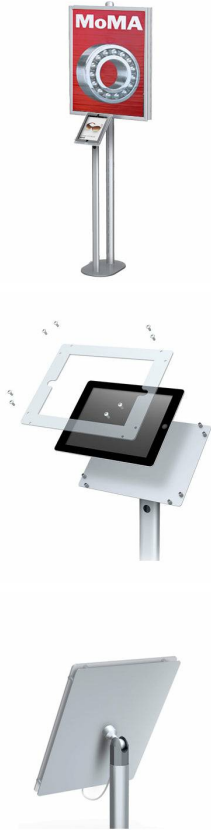

Apple® iPad Floor Stand Top Loading Slide-In Frame (for 24x36 Posters)

FOR CURRENT PRICING, VISIT THE ID # LISTED ABOVE

Product Details

- 24 x 36 Poster Stand
- Designed with heavy duty extruded alloy
- Designed for iPad Holder
- **PLEASE SPECIFY WHICH IPAD TYPE YOU HAVE DURING CHECKOUT**
- Displays 1 or 2 posters **24" Wide x 36" High**
- Single or Double Sided Frame Options
- **Top slot opening in sign frame used for poster insert**
- Sleek Curvilinear Mitered Frame with Profile Shape adds Style
- **Accepts up to 3/16" thick material with room for clear overlays**
- Frame profile overlaps poster by **3/8" all around**
- **Aluminum frames slide up and down the 72" HIGH aluminum pole to your desired sign height and position**
- Available in **Silver**
- Oval Base: **10" x 14" / 7 LBS**
- Overall Poster Stand Weight: **27 LBS**
- Provides instant set-up and take down within minutes
- 24x36 Poster Stand for iPad Best suited for **Indoor Use Only**

Apple® iPad Holder Details

- **Anti-theft hardware: Tamper Proof Screws Included**
- High impact acrylic cover secures down your iPad
- **Swivel & tilts 360° with a lock screw to set position if desired**
- Pole Upright Height Where iPad Holder is Attached: 37" High
- iPad Orientation: Vertical (Portrait) or Horizontal (Landscape)
- **Included USB cable runs from the top attached to the iPad, down the inside of the pole, and then out the bottom of the base**
- Foam pads placed underneath the floor stand base provide enough clearance for the USB wire to exit

- Choose 1** Overlay for Single Sided Poster Stands
- Choose 2** Overlays for Double Sided Poster Stands

How to Lock the iPad Home Button

The APPLE iPad acrylic cover does have the home button exposed.
 For applications and environments where you wish to lock the screen or APP your displaying, you can simply disable the home button.