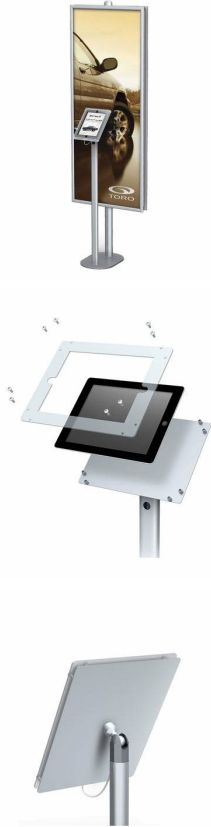

## Apple® iPad with Floor Stand Snap Frame for 22x56 Posters

FOR CURRENT PRICING, VISIT THE ID # LISTED ABOVE

### Product Details

- Poster Stand Post with Snap Frames 22 x 56
- Apple® iPad Holder Attaches to Post 37" H
- **Specify iPad Type You Have During Checkout**
- Designed with Heavy Duty Extruded Aluminum Alloy
- Choose Number of Snap Frame for 1 or 2 Posters 22 x 56 Size
- Single or Double-Sided Frame Options
- Accepts up to 1/32" thick material
- Frame profile overlaps poster by 3/8" all around
- All 4 frame sides snap open for easy change of graphics
- Styrene Backers Included
- Snap Frames Slide Up and Down the 72" High Aluminum Pole
- Adjust the Snap Frames Height
- **iPad Swivels & Tilts 360°** with a Lock Screw to Set Position
- Rotate iPad Portrait or Landscape
- Stands Come in Silver Finish
- Oval Base: **10" x 14" / 7 LBS**
- Overall Poster Stand Weight: **38 LBS**
- **Quick Assembly.** Set-Up and Take Down Within Minutes
- iPad Stand + 22x56 Poster Stand with Snap Frame **for Indoor Use Only**

### Apple® iPad Holder Details

- **Anti-theft hardware:** Tamper Proof Screws Included
- High impact acrylic cover secures down on your iPad
- **Swivel & tilts 360°** with a lock screw to set position if desired
- iPad Holder is Attached to Pole Upright: 37" High
- iPad Orientation: Vertical (Portrait) or Horizontal (Landscape)
- Included USB cable runs from the top attached to the iPad, down the inside of the pole, and then out the bottom of the base
- Foam pads placed underneath the floor stand base provide clearance for the USB wire to exit

### How to Lock the iPad Home Button

The APPLE iPad acrylic cover does have the home button exposed.  
For applications and environments where you wish to lock the screen or APP your displaying, you can simply disable the home button.