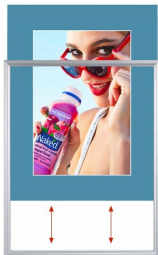

Matboards Create Numerous Benefits

- **4" Wide Mat Border** provides an upscale touch to your 27 x 41 poster insert with greater impact.

- Re-Printing of smaller size inserts will have cost savings.
- You can change your Mat Border colors anytime, and create an entire

new look for your interior.

- **4"** Viewable Mat Border
- Matboard Overlaps **27x41** Poster by **1/2" ALL AROUND**
- **24** Beveled Matboard Colors Available
- Magnetic Clamps are placed onto the back of the Matboard to secure your thin poster, graphic or image in place.
- **Magnetic Clamps will secure up to 1/16" insert thickness**

Ordering Options

- Frame Orientation: Portrait or Landscape

Acrylic (Protective) Window

- **Clear Acrylic (.040 Thickness)...(FREE of Charge)**
- Strong lightweight acrylic provides a clear viewing window
- **Non-Glare (.080 Thickness)...(See Pricing)**
- Reduces glare from natural or artificial light
- **Break Resistant (.060 Thickness)...(See Pricing)**
- High Impact acrylic, perfect for high traffic or public environments

Customize Your Sign Frame

- **Call for Custom Designer Beveled Slide-In Frames!**
- Any Matboard Border Size is Available
- Multiple Matboard Openings are Available
- 100+ Matboard Colors to Choose
- Powdercoated Beveled Sign Frame Finishes Available

Model	Insert Size	Overall Size	Viewable Area	Ships Via	Shipping Wt	How is Frame Shipped?
TLBSMAT4-2741	27" x 41"	35 7/8" x 49 7/8"	26" x 40"	FedEx	21	Assembled