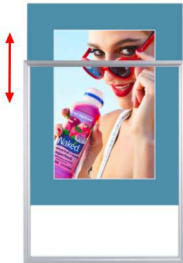

new look for your interior.

- **4"** Viewable Mat Border
- Matboard Overlaps **8.5x11** Poster by **1/2"** ALL AROUND
- **24** Beveled Matboard Colors Available
- Magnetic Clamps are placed onto the back of the Matboard to secure your thin poster, graphic or image in place.
- **Magnetic Clamps will secure up to 1/16" insert thickness**

Ordering Options

- Frame Orientation: Portrait or Landscape

Acrylic (Protective) Window

- **Clear Acrylic (.040 Thickness)...(FREE of Charge)**
- Strong lightweight acrylic provides a clear viewing window
- **Non-Glare (.080 Thickness)...(See Pricing)**
- Reduces glare from natural or artificial light
- **Break Resistant (.060 Thickness)...(See Pricing)**
- High Impact acrylic, perfect for high traffic or public environments

Customize Your Sign Frame

- **Call for Custom Designer Beveled Slide-In Frames!**
- Any Matboard Border Size is Available
- Multiple Matboard Openings are Available
- 100+ Matboard Colors to Choose
- Powdercoated Beveled Sign Frame Finishes Available