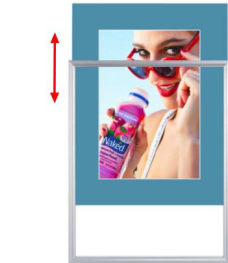

Matboards Create Numerous Benefits

- **4" Wide Mat Border** provides an upscale touch to your 8½ x 11 poster insert with greater impact.

- Re-Printing of smaller size inserts will have cost savings.
- You can change your Mat Border colors anytime, and create an entire

new look for your interior.

- **4"** Viewable Mat Border
- Matboard Overlaps **8.5x11** Poster by **1/2"** ALL AROUND
- **24** Beveled Matboard Colors Available
- Magnetic Clamps are placed onto the back of the Matboard to secure your thin poster, graphic or image in place.
- **Magnetic Clamps will secure up to 1/16" insert thickness**

Ordering Options

- Frame Orientation: Portrait or Landscape

Acrylic (Protective) Window

- **Clear Acrylic (.040 Thickness)...(FREE of Charge)**
- Strong lightweight acrylic provides a clear viewing window
- **Non-Glare (.080 Thickness)...(See Pricing)**
- Reduces glare from natural or artificial light
- **Break Resistant (.060 Thickness)...(See Pricing)**
- High Impact acrylic, perfect for high traffic or public environments

Customize Your Sign Frame

- **Call for Custom Designer Beveled Slide-In Frames!**
- Any Matboard Border Size is Available
- Multiple Matboard Openings are Available
- 100+ Matboard Colors to Choose
- Powdercoated Beveled Sign Frame Finishes Available

Model	Insert Size	Overall Size	Viewable Area	Ships Via	Shipping Wt	How is Frame Shipped?
TLBSMAT4-8511	8 1/2" x 11"	17 3/8" x 19 7/8"	7 1/2" x 10"	FedEx	7	Assembled