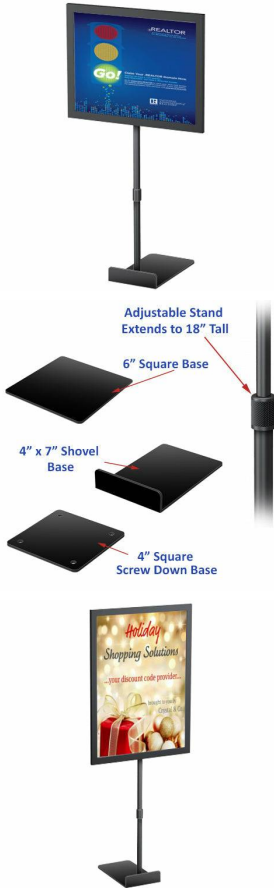

7 x 11 Lightweight Countertop Pedestal Displays - Adjustable Height Stand

FOR CURRENT PRICING, VISIT THE ID # LISTED ABOVE

Product Details

- Lightweight Countertop Pedestal Displays - 7" x 11"
- Display mount sits flat on any surface
- **Top Loading Slide in Display**
- Accepts up to 5/32" thick graphics
- CounterTop mounts constructed with durable metal
- Steel frame, 1/2" wide
- **Satin Black Metal Display Finish**
- Adjustable Post Height 11" to 18"
- 1/2" Diameter steel tube
- **3 Base Styles to choose from**
- Precision mitered corners
- Overall Sign Holder Weight: **3 LBS**
- Lightweight Pedestal Display Stands Best suited for **Indoor Use Only**
- **Does Not Come with Graphics**

Model	Insert Size	Display Stand Style	Post Height	Ships Via	Shipping Weight
TTR733	7" x 11"	Adjustable Height	11" to 18"	UPS	3 LBS