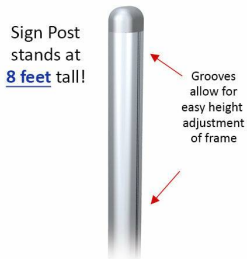

POSTO-STAND 8-Foot Sign Stand 22x56 with Adjustable Slide-In Offset Frame Height

FOR CURRENT PRICING, VISIT THE ID # LISTED ABOVE

Product Details

- POSTO-STAND™ 22x56 Adjustable Sign Post
- Slide-In Frame for **DOUBLE-SIDED** Viewing
- Overall Post Height: 96" (8 FEET TALL)
- Displays ONE Poster 22" Wide x 56" High
- Sign Post is slotted on both sides for frame
- Accessory height adjustments
- **Black and Silver** slide-in frame & post finishes available
- Slide In Frame profile overlaps poster by 3/8" all around
- POSTO-STAND™ proudly **Made in the USA**
- **Holds up to 1/32" thick material**
- Sleek Curvilinear Mitered Frame with Profile Shape adds Style
- Top slot opening in sign frame used for poster insert
- Sign Frame Orientation: Vertical (Portrait)
- Slide-in Frame profile overlaps poster by 3/8" all around
- Weighted Steel Base Provides Added Stability
- Bases offered in a **16"** Round or **17"** Square style
- Built with durable aluminum
- Sign Stands Designed for Indoor Use Only!

If you are satisfied with this look and style of display stand, but wish to order it in our 6 FOOT Posto-Stand style, please call customer service at .

Model	Insert (Poster Size)	Insert (Viewable Area)	Overall Height	Square Base / Round Base
TRSPOF18P-2256	22" Wide x 56" High	21 1/4" x 55 1/4"	96"	16" 17LBS / 17" 16LBS