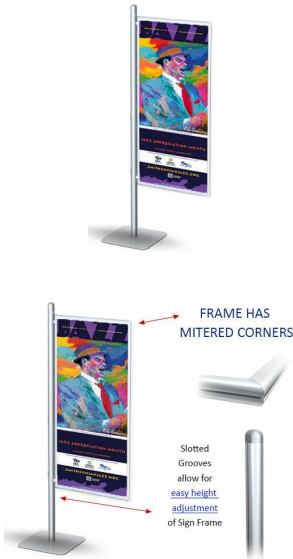

POSTO-STAND 8-Foot Sign Stand 22x56 with Adjustable Slide-In Offset Frame Height

FOR CURRENT PRICING, VISIT THE ID # LISTED ABOVE

Product Details

- POSTO-STAND™ 22x56 Adjustable Sign Post
- Slide-In Frame for **DOUBLE-SIDED** Viewing
- Overall Post Height: 96" (8 FEET TALL)
- Displays ONE Poster 22" Wide x 56" High
- Sign Post is slotted on both sides for frame
- Accessory height adjustments
- **Black and Silver** slide-in frame & post finishes available
- Slide In Frame profile overlaps poster by 3/8" all around
- POSTO-STAND™ proudly **Made in the USA**
- **Holds up to 1/32" thick material**
- Sleek Curvilinear Mitered Frame with Profile Shape adds Style
- Top slot opening in sign frame used for poster insert
- Sign Frame Orientation: Vertical (Portrait)
- Slide-in Frame profile overlaps poster by 3/8" all around
- Weighted Steel Base Provides Added Stability
- Bases offered in a **16"** Round or **17"** Square style
- Built with durable aluminum
- Sign Stands Designed for Indoor Use Only!

If you are satisfied with this look and style of display stand, but wish to order it in our 6 FOOT Posto-Stand style, please call customer service at .

Model	Insert (Poster Size)	Insert (Viewable Area)	Overall Height	Square Base / Round Base
TRSPOF18P-2256	22" Wide x 56" High	21 1/4" x 55 1/4"	96"	16" 17LBS / 17" 16LBS