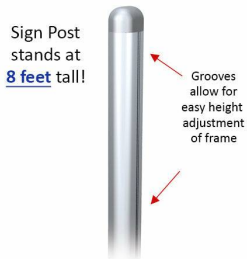

## POSTO-STAND 8 Foot Sign Stand 24x36 Slide-In Offset Frame

FOR CURRENT PRICING, VISIT THE ID # LISTED ABOVE

### Product Details

- Retail Sign Holder
- This POSTO-STAND™ Displays ONE Poster 24" Wide x 36" High
- **Overall Post Height: 96" (8 FEET TALL)**
- Sign Post is slotted on both sides for frame and accessory height adjustments
- Includes (1) Slide-In Frame 24x36 for **DOUBLE SIDED** Viewing
- **Black and Silver** slide-in frame & post finishes available
- Slide In Frame profile overlaps poster by 3/8" all around
- POSTO-STAND™ proudly **Made in the USA**
- **Holds up to 1/32" thick material**
- **Optional Clear Protective Overlay(s)**
- Sleek Curvilinear Mitered Frame with Profile Shape adds Style
- Top slot opening in sign frame used for poster insert
- Sign Frame Orientation: Vertical (Portrait)
- Slide-in Frame profile overlaps poster by 3/8" all around
- Weighted Steel Base Provides Added Stability
- Bases are offered in a **16" Round** or **17" Square** style (YOU CHOOSE!)
- Built with durable aluminum
- Sign Stands Designed for Indoor Use Only!

If you are satisfied with this look and style of display stand, but wish to order it in our 6 FOOT Posto-Stand style, please call customer service at .

Model	Insert (Poster Size)	Insert (Viewable Area)	Overall Height	Square Base / Round Base
TRSPOF18P-2436	24" Wide x 36" High	23 1/4" x 35 1/4"	96"	16" 17LBS / 17" 16LBS