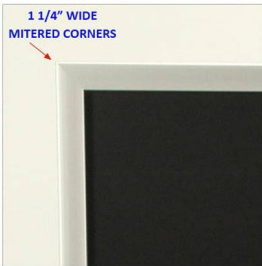

A-Frame 18x36 Sign Holder | with SECURITY SCREWS on Snap Frame 1 1/4" Wide

FOR CURRENT PRICING, VISIT THE ID # LISTED ABOVE
FREE SHIPPING

Product Details

Security Screws Included

ALL 4 FRAME SIDES HAVE A SECURITY SCREW PLACED INTO THE CENTER OF EACH FRAME RAIL. THESE SCREWS SECURE THE SAFETY OF YOUR POSTING AND PREVENT ANY TAMPERING.

- **A-Frame Sign Holder Stand with Security Screws**
- A Frame Holds 18" x 36" Poster / Sign Size
- Fast Change Snap Open Tamper Resistant Frame
- Once unscrewed, all 4 frame rails snap-open for easy front loading insert changes
- **Snap Frame Orientation: Portrait or Landscape (You Choose)**
- Floorstand Security Snap Frame: Singled Sided (1 Frame) or Double Sided (2 Frames)
- Aluminum Snap Frame Profile: **1 1/4" Wide**
- Accepts **4** Printed Thicknesses: **select THIN | 1/8" | 3/16" | 1/4"**
- Viewable Area: Frame Overlaps Poster Insert by 3/8" all around
- **8** Colorful snap frame finishes
- **Security Screws and Allen Key Included!**
All four frame sides snap-open easily by hand once all the screws are removed by Allen Key
- **Snap Frame(s) Assembled onto A-Frame when Shipped**

- **INCLUDED .040 Backing Board** (for THIN, 1/8" and 3/16" Posters Thicknesses)
Thin, durable backer board provides rigidity for your poster

- **INCLUDED .020 Clear PETG** (for THIN, 1/8" and 3/16" Posters Thicknesses)
Clear overlay is to protect your poster insert
- Aluminum snap-open displays are for **INDOOR** or ****OUTDOOR** use