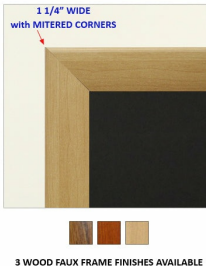

## A-Frame 22x28 Sign Holder | with One or Two-Sided Wood Snap Frame + 1 1/4" Wide Profile in 3 Finishes

FOR CURRENT PRICING, VISIT THE ID # LISTED ABOVE  
FREE SHIPPING

### Product Details

- Wooden A-Frame Sign Stand
- A Frame Holds 22" x 28" Poster/Sign Size
- Faux Wood Finish Looks like Real Wood Frame
- Fast Change Snap Open Sign Frames
- All 4 frame rails snap-open for easy front loading insert changes
- Snap Frame Orientation: Portrait or Landscape (You Choose)
- Floorstand Snap Frame: Singled Sided (1 Frame) or Double Sided (2 Frames)
- Aluminum Snap Frame Profile: 1 1/4" Wide
- Accepts 4 Printed Thicknesses: select THIN | 1/8" | 3/16" | 1/4"
- Viewable Area: Frame Overlaps Poster Insert by 3/8" all around
- 3 Wooden Simulated Snap Frame Finishes: CHERRY | OAK | MAPLE
- No Tools Required! All four frame sides snap-open easily by hand
- Snap Frame(s) Assembled onto A-Frame when Shipped

- **INCLUDED .040 Backing Board** (for THIN, 1/8" and 3/16" Posters Thicknesses)  
Thin, durable backer board provides rigidity for your poster
- **INCLUDED .020 Clear PETG** (for THIN, 1/8" and 3/16" Posters Thicknesses)  
Clear overlay is to protect your poster insert
- Aluminum snap-open displays are for **INDOOR** or **\*\*OUTDOOR** use