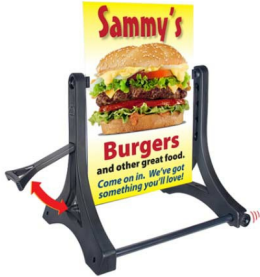

## Rolling Swinger Sidewalk Ready-4-Graphics Sign (White)

FOR CURRENT PRICING, VISIT THE ID # LISTED ABOVE

### Product Details

- **Patented Product with Patent Pending Features**
- Rolling Swinger Sidewalk Ready-4-Graphics Sign
- Sign Board Size: 24x36 for Posters and Graphics
- Durable Poster Sign Holder Stand for Outdoor Display
- Swinging sidewalk sign with **White poster board**; 2-sided
- **MOUNT YOUR POSTER TO THE POSTER BOARD**
- Poster Board thickness: 1/2â€
- **Overall Size of Sidewalk Sign: 32" Wide x 45" High x 24" Deep**
- Changeable White poster/graphic board
- **24â€ Wide x 36â€ High** corrugated plastic White sign face
- **Resistant up to 30 MPH wind**
- White sign uprights with 2 black plastic cross tubes (2 Sets)
- Double-Sided Sign Face assembles easily onto Durable Plastic Base
- **Rolling Swinger Sidewalk Signs Can be used outdoors and indoors**