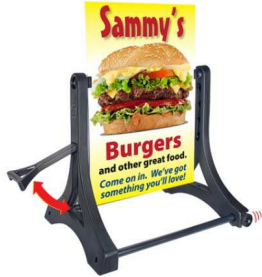

## Rolling Swinger Sidewalk Ready-4-Graphics Sign (White)

FOR CURRENT PRICING, VISIT THE ID # LISTED ABOVE

### Product Details

- **Patented Product with Patent Pending Features**
- Rolling Swinger Sidewalk Ready-4-Graphics Sign
- Sign Board Size: 24x36 for Posters and Graphics
- Durable Poster Sign Holder Stand for Outdoor Display
- Swinging sidewalk sign with **White poster board**; 2-sided
- **MOUNT YOUR POSTER TO THE POSTER BOARD**
- Poster Board thickness: 1/2â€
- **Overall Size of Sidewalk Sign: 32" Wide x 45" High x 24" Deep**
- Changeable White poster/graphic board
- **24â€ Wide x 36â€ High** corrugated plastic White sign face
- **Resistant up to 30 MPH wind**
- White sign uprights with 2 black plastic cross tubes (2 Sets)
- Double-Sided Sign Face assembles easily onto Durable Plastic Base
- **Rolling Swinger Sidewalk Signs Can be used outdoors and indoors**