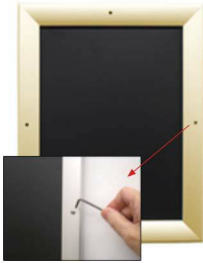

14x22 Poster Snaps Frame with Security Screws for MOUNTED GRAPHICS on 1/8", 3/16", and 1/4" Thick Boards

FOR CURRENT PRICING, VISIT THE ID # LISTED ABOVE
FREE SHIPPING

Product Details

***ALL 4 FRAME SIDES HAVE A SECURITY SCREW PLACED INTO THE CENTER OF EACH FRAME RAIL. THESE SCREWS LOCK YOUR INSERT AND PREVENT ANY TAMPERING. INCLUDES ALLEN KEY TOOL**

- 14x22 Security Poster Snap Frames
- Screws on Each Frame Rail: **Allen Tool Included**
- Aluminum Snap Lock Frame Profile: 1 1/4" Wide
- Quick-Changing, all 4 Frame Rails Snap Open
- Front-Loading Frame for 14x22 Posters and Other Signage
- Narrow profile with 11/16" Overall Off-the-Wall Depth
- Accepts Printed Material Up to 1/4" Thick
- Accepts Rigid Poster Boards and Other Substrates **1/8", 3/16", 1/4" Thick**
- Viewable Area: Moulding Overlaps Poster Insert by 3/8" All Around
- Eight Aluminum Snap Frame Finishes
- .040 Backing Board: Thin, Board Provides Rigidity for Thin Sheet Poster
- .020 clear PETG Overlay Included to Protect Printed Poster Insert
- Allen Wrench Tool Included for Securing and Removing Mounted Graphics
- SwingSnap 14 x 22 Poster Snap Frames Wall Mount Portrait or Landscape
- Installs Easily: Punched Holes in the Frame Back for Easy Wall Mounting
- Hanging Hardware Included

Extra Large Security Snap Frame Sizes Ship **UNASSEMBLED**

- Aluminum snap-open displays are for **Indoor** or ****Outdoor** use

****Be sure to laminate your insert material if going outdoors**
****Poster Snap Frames are weather-resistant, not waterproof**