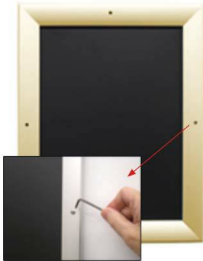

14x22 Poster Snaps Frame with Security Screws for MOUNTED GRAPHICS on 1/8", 3/16", and 1/4" Thick Boards

FOR CURRENT PRICING, VISIT THE ID # LISTED ABOVE
FREE SHIPPING

Product Details

*ALL 4 FRAME SIDES HAVE A SECURITY SCREW PLACED INTO THE CENTER OF EACH FRAME RAIL. THESE SCREWS SECURE THE SAFETY OF YOUR POSTING AND PREVENT ANY TAMPERING.

- 14x22 Security Poster Snap Frames
- Screws on each rail comes with Allen Tool Included
- Snap Lock Frame Profile: **1 1/4" Wide**
- Quick-Changing, all 4 frame rails snap-open
- Front-Loading Frame for 14x22 posters and other signage
- Narrow profile with 11/16" overall off-the-wall depth
- Accepts printed material up to 1/4" thick
- Accepts Rigid Poster Boards and Other Substrates **1/8", 3/16", 1/4" Thick**
- Viewable Area: Moulding overlaps poster insert by 3/8" all around
- (8) Aluminum snap frame finishes
- .040 Backing Board: Thin, board provides rigidity for your thin poster
- .020 clear PETG overlay is included to protect your poster insert
- Allen Wrench Tool is included for securing and removing mounted Graphics
- SwingSnap 14 x 22 poster frames mount Portrait or Landscape
- Installs Easily: Punched holes in frame for easy surface mounting
- Hanging hardware included

XL Security Snap Frame 14x22 Ship UNASSEMBLED

- Aluminum snap-open displays are for INDOOR or **OUTDOOR use

**Make sure you laminate your insert material if going outdoors
**Poster Snap Frames are weather resistant, not water-proof
XL Security Snap Frame 14x22 Ship UNASSEMBLED