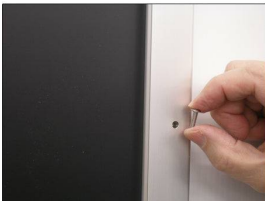

Mounted Graphic Details

3/8" Mounted Graphic Insert

All frames will include a .040 Black Backer Board

All frames will include a .020 Clear Overlay

1/2" MAX Mounted Graphic Insert

.040 Black Backer Board **NOT INCLUDED** (can not fit)

.020 Clear Overlay **NOT INCLUDED** (can not fit)

Customize your Snap Frames

- **Customize Security Screw Extra Deep Poster Snap Frames 30 x 40!**
- If you request a larger size Snap Frame FULLY ASSEMBLED,

please call for a shipping quote.

Model	Insert Size	Overall Size	Viewable Area	Ships Via	Shipping Wt	How is Frame Shipped?
SSMCSSMT-DEEP-3040	30" x 40"	31 3/4" x 41 3/4"	29 1/4" x 39 1/4"	UPS	15	Unassembled