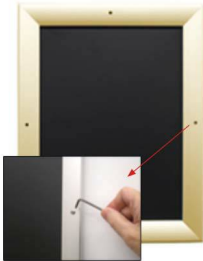

Extra Deep 30x40 Poster Snap Frames with Security Screws for Mounted Graphics on 3/8" and 1/2" Thick Boards

FOR CURRENT PRICING, VISIT THE ID # LISTED ABOVE
FREE SHIPPING

Product Details

***ALL 4 FRAME SIDES HAVE A SECURITY SCREW PLACED INTO THE CENTER OF EACH FRAME RAIL. THESE SCREWS SECURE THE SAFETY OF YOUR 30x40 POSTING AND PREVENT ANY TAMPERING.**

- Snap Lock Poster Frames with Security Screws + Allen Key Tool
- **Fits Posters 30x40**
- Wall Mount Poster Display Frames and Sign Holders
- Quick-Changing, **all 4 frame rails snap-open for easy poster changes**
- Front Loading Frame for posters and other signage
- Snap Frame Profile: 1 1/4" Wide
- Narrow profile offers 1" overall off the wall depth
- **Accepts 2 Printed Thicknesses: 3/8" & 1/2"**
- Viewable Area: Moulding overlaps poster insert by 3/8" all around
- **(9) Aluminum snap frame finishes available**
- **1/2" Silver Aluminum bottom frame rail is exposed from side view**

for all frame colors selected

- .040 Backing Board: Thin, durable backer board for 3/8" thick poster only
- .020 clear PETG overlay is included to protect thick poster insert (3/8" Only)
- **Allen Wrench Tool is included to help remove and secure your inserts.**
- SwingSnap poster frames can mount either **Portrait or Landscape**
- Installs Easily: Punched holes in frame allow for easy surface mounting
- Hanging hardware included