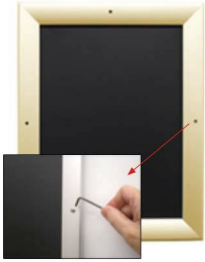

## Poster Snaps 24x24 Frames with Security Screws (for MOUNTED GRAPHICS)

FOR CURRENT PRICING, VISIT THE ID # LISTED ABOVE  
FREE SHIPPING

### Product Details

\* ALL 4 FRAME SIDES HAVE A **SECURITY SCREW** PLACED INTO THE CENTER OF EACH FRAME RAIL. THESE SCREWS SECURE THE SAFETY OF YOUR POSTING AND PREVENT ANY TAMPERING.

- Quick-Changing, all 4 frame rails snap-open for easy poster changes
- Front Loading Frame for **24x24 posters** and other signage
- Snap Frame Profile: 1 1/4" Wide
- Narrow profile offers 1 1/16" overall off the wall depth
- **Accepts printed material up to 1/4" thick**
- Viewable Area: Moulding overlaps poster insert by 3/8" all around
- (8) Aluminum snap frame finishes available
- .040 Backing Board: Thin, durable backer board provides rigidity for your poster
- .020 clear PETG overlay is included to protect your poster insert
- **Allen Wrench Tool is included to help remove and secure your inserts.**
- SwingSnap poster frames can mount either **Portrait or Landscape**
- Installs Easily: Punched holes in frame allow for easy surface mounting
- Hanging hardware is included