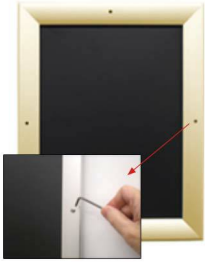

Poster Snaps 22x28 Frames with Security Screws (for MOUNTED GRAPHICS)

FOR CURRENT PRICING, VISIT THE ID # LISTED ABOVE
FREE SHIPPING

Product Details

* ALL 4 FRAME SIDES HAVE A **SECURITY SCREW** PLACED INTO THE CENTER OF EACH FRAME RAIL. THESE SCREWS SECURE THE SAFETY OF YOUR POSTING AND PREVENT ANY TAMPERING.

- Quick-Changing, all 4 frame rails snap-open for easy poster changes
- Front Loading Frame for **22x28 posters** and other signage
- Snap Frame Profile: 1 1/4" Wide
- Narrow profile offers 1 1/16" overall off the wall depth
- **Accepts printed material up to 1/4" thick**
- Viewable Area: Moulding overlaps poster insert by 3/8" all around
- (8) Aluminum snap frame finishes available
- .040 Backing Board: Thin, durable backer board provides rigidity for your poster
- .020 clear PETG overlay is included to protect your poster insert
- **Allen Wrench Tool is included to help remove and secure your inserts**
- SwingSnap poster frames can mount either **Portrait or Landscape**
- Installs Easily: Punched holes in frame allow for easy surface mounting
- Hanging hardware is included