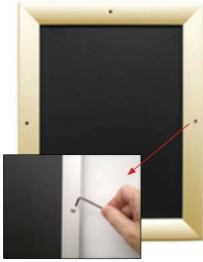

EXTRA-DEEP 24x30 Poster Snap Frames with Security Screws (for MOUNTED GRAPHICS)

FOR CURRENT PRICING, VISIT THE ID # LISTED ABOVE
FREE SHIPPING

For Mounted Posters

Product Details

***ALL 4 FRAME SIDES HAVE A SECURITY SCREW PLACED INTO THE CENTER OF EACH FRAME RAIL. THESE SCREWS SECURE THE SAFETY OF YOUR 24x30 POSTING AND PREVENT ANY TAMPERING.**

- Snap Lock Poster Frames with Security Screws + Allen Key Tool
- **Fits Posters 24x30**
- Wall Mount Poster Display Frames and Sign Holders
- Quick-Changing, **all 4 frame rails snap-open for easy poster changes**
- Front Loading Frame for posters and other signage
- Snap Frame Profile: 1 1/4" Wide
- Narrow profile offers 1" overall off the wall depth
- **Accepts 2 Printed Thicknesses: 3/8" & 1/2"**
- Viewable Area: Moulding overlaps poster insert by 3/8" all around
- **(9) Aluminum snap frame finishes available**
- **1/2" Silver Aluminum bottom frame rail is exposed from side view**

for all frame colors selected

- .040 Backing Board: Thin, durable backer board for 3/8" thick poster only
- .020 clear PETG overlay is included to protect thick poster insert (3/8" Only)
- **Allen Wrench Tool is included to help remove and secure your inserts**
- SwingSnap poster frames can mount either **Portrait or Landscape**
- Installs Easily: Punched holes in frame allow for easy surface mounting
- Hanging hardware included