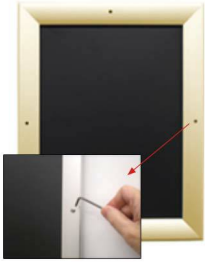

**Extra Large Poster Snap Frames 72 x 96 with Security Screws (for MOUNTED GRAPHICS)**

FOR CURRENT PRICING, VISIT THE ID # LISTED ABOVE  
FREE SHIPPING

Product Details

**\*ALL 4 FRAME SIDES HAVE A SECURITY SCREW PLACED INTO THE CENTER OF EACH FRAME RAIL. THESE SCREWS SECURE THE SAFETY OF YOUR POSTING AND PREVENT ANY TAMPERING.**

- Extra Large Security Snap Frames for Mounted Graphics
- Fits **72x96 Posters**
- Quick-Changing, all 4 frame rails snap-open for easy poster changes
- Front Loading Frame for posters and other signage
- Snap Frame Profile: **1 1/4" Wide**
- Narrow profile offers 11/16" overall off the wall depth
- Accepts printed material up to 1/4" thick
- Viewable Area: Moulding overlaps poster insert by 3/8" all around
- (9) Aluminum snap frame finishes available
- **Allen Wrench Tool is included to help remove and secure your inserts**
- SwingSnap poster frames can mount either Portrait or Landscape
- Installs Easily: Punched holes in frame allow for easy surface mounting
- Hanging hardware (screws) included
- Call for Custom Snap Frame Sizes Large and Small

**For Mounted Posters**

**XL Security Snap Frame 72x96 Ship UNASSEMBLED**

- Aluminum snap-open displays are for **INDOOR** or **\*\*OUTDOOR** use

**\*\*Make sure you laminate your insert material if going outdoors**  
**\*\*Poster Snap Frames are weather resistant...not water-proof**