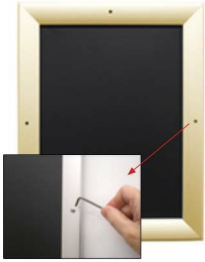

Poster Snaps 12x36 Frames with Security Screws (for MOUNTED GRAPHICS)

FOR CURRENT PRICING, VISIT THE ID # LISTED ABOVE
FREE SHIPPING

For Mounted Posters

Product Details

* ALL 4 FRAME SIDES HAVE A **SECURITY SCREW** PLACED INTO THE CENTER OF EACH FRAME RAIL. THESE SCREWS SECURE THE SAFETY OF YOUR POSTING AND PREVENT ANY TAMPERING.

- Quick-Changing, all 4 frame rails snap-open for easy poster changes
- Front Loading Frame for **12x36 posters** and other signage
- Snap Frame Profile: 1 1/4" Wide
- Narrow profile offers 1 1/16" overall off the wall depth
- **Accepts printed material up to 1/4" thick**
- Viewable Area: Moulding overlaps poster insert by 3/8" all around
- (9) Aluminum snap frame finishes available
- .040 Backing Board: Thin, durable backer board provides rigidity for your poster
- .020 clear PETG overlay is included to protect your poster insert
- **Allen Wrench Tool is included to help remove and secure your inserts**
- SwingSnap poster frames can mount either **Portrait or Landscape**
- Installs Easily: Punched holes in frame allow for easy surface mounting
- Hanging hardware is included