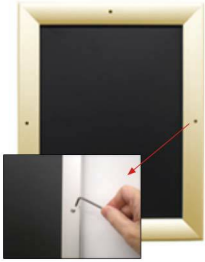

## Poster Snaps 12x36 Frames with Security Screws (for MOUNTED GRAPHICS)

FOR CURRENT PRICING, VISIT THE ID # LISTED ABOVE  
FREE SHIPPING

#### Product Details

\* ALL 4 FRAME SIDES HAVE A **SECURITY SCREW** PLACED INTO THE CENTER OF EACH FRAME RAIL. THESE SCREWS SECURE THE SAFETY OF YOUR POSTING AND PREVENT ANY TAMPERING.

- Quick-Changing, all 4 frame rails snap-open for easy poster changes
- Front Loading Frame for **12x36 posters** and other signage
- Snap Frame Profile: 1 1/4" Wide
- Narrow profile offers 1 1/16" overall off the wall depth
- **Accepts printed material up to 1/4" thick**
- Viewable Area: Moulding overlaps poster insert by 3/8" all around
- (9) Aluminum snap frame finishes available
- .040 Backing Board: Thin, durable backer board provides rigidity for your poster
- .020 clear PETG overlay is included to protect your poster insert
- **Allen Wrench Tool is included to help remove and secure your inserts**
- SwingSnap poster frames can mount either **Portrait or Landscape**
- Installs Easily: Punched holes in frame allow for easy surface mounting
- Hanging hardware is included