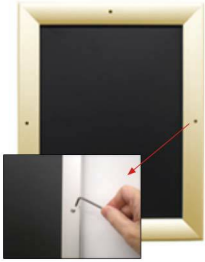

- Quick-Changing, all 4 frame rails snap-open for easy poster changes
- Front Loading Frame for **9x12 posters** and other signage
- Snap Frame Profile: 1 1/4" Wide
- Narrow profile offers 11/16" overall off the wall depth
- **Accepts printed material up to 1/4" thick**
- Viewable Area: Moulding overlaps poster insert by 3/8" all around
- (9) Aluminum snap frame finishes available
- .040 Backing Board: Thin, durable backer board provides rigidity for your poster
- .020 clear PETG overlay is included to protect your poster insert
- **Allen Wrench Tool is included to help remove and secure your inserts.**
- SwingSnap poster frames can mount either **Portrait or Landscape**
- Installs Easily: Punched holes in frame allow for easy surface mounting
- Hanging hardware is included

- Aluminum snap-open displays are for **INDOOR** or ****OUTDOOR** use

****Make sure you laminate your insert material if going outdoors**

****Poster Snap Frames are weather resistant...not water-proof**

Mounted Graphic Details

1/8" Mounted Graphic Insert

All frames will include a .040 Black Backer Board
All frames will include a .020 Clear Overlay

3/16" Mounted Graphic Insert

All frames will include a .040 Black Backer Board
All frames will include a .020 Clear Overlay

1/4" MAX Mounted Graphic Insert

.040 Black Backer Board **NOT INCLUDED** (can not fit)
.020 Clear Overlay **NOT INCLUDED** (can not fit)

Customize your Snap Frames

- **Call to customize Security Screw Mounted Poster Snap Frames!**