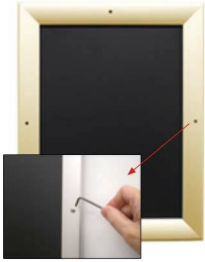

XL Security Snap Frame 84x96 Ship UNASSEMBLED

- Aluminum snap-open displays are for **INDOOR** or ****OUTDOOR** use

**Make sure you laminate your insert material if going outdoors
**Poster Snap Frames are weather resistant...not water-proof

Ships Unassembled

- ALL snap frame sizes are cut to size, and prepped for easy assembly
- Takes minutes to assemble, Corner Key and Mounting Hardware Included

1. .....
2. ALL snap frame rail sizes 85" and larger will be **CUT in HALF** and provided with a Straight Joiner Key to connect the two snap frame rails together.

This will create a seam in your snap frame rail where 2 or more pieces on one side of your frame will flip open.

The main reason for creating the seam is to reduce shipping costs. We will ship these chopped snap frame rails via common carrier ground service.

Each Frame Rail that is **CUT in HALF** will receive a **CENTERED** security screw

- We will ship any Length up to 144" in **FULL LENGTH** via Freight Carrier.

Please call us for your oversized snap frame dimensions to provide frame & freight costs

.....

For Detailed Instructions on How to Assemble click on the Instruction Sheet ICON up above.

Custom Sizes & Shipping Options Available