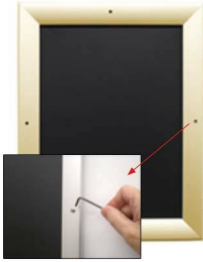

Extra Large Poster Snap Frames 84 x 96 with Security Screws (for MOUNTED GRAPHICS)

FOR CURRENT PRICING, VISIT THE ID # LISTED ABOVE
FREE SHIPPING

Product Details

***ALL 4 FRAME SIDES HAVE A SECURITY SCREW PLACED INTO THE CENTER OF EACH FRAME RAIL. THESE SCREWS SECURE THE SAFETY OF YOUR POSTING AND PREVENT ANY TAMPERING.**

- Extra Large Security Snap Frames for Mounted Graphics
- Fits **84x96 Posters**
- Quick-Changing, all 4 frame rails snap-open for easy poster changes
- Front Loading Frame for posters and other signage
- Snap Frame Profile: **1 1/4" Wide**
- Narrow profile offers 11/16" overall off the wall depth
- Accepts printed material up to 1/4" thick
- Viewable Area: Moulding overlaps poster insert by 3/8" all around
- (9) Aluminum snap frame finishes available
- **Allen Wrench Tool is included to help remove and secure your inserts**
- SwingSnap poster frames can mount either Portrait or Landscape
- Installs Easily: Punched holes in frame allow for easy surface mounting
- Hanging hardware (screws) included
- Call for Custom Snap Frame Sizes Large and Small

XL Security Snap Frame 84x96 Ship UNASSEMBLED

- Aluminum snap-open displays are for **INDOOR** or ****OUTDOOR** use

**Make sure you laminate your insert material if going outdoors
**Poster Snap Frames are weather resistant...not water-proof