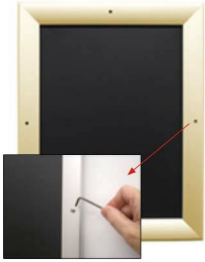

Poster Snaps 24x30 Frames with Security Screws (for MOUNTED GRAPHICS)

FOR CURRENT PRICING, VISIT THE ID # LISTED ABOVE
FREE SHIPPING

Product Details

* ALL 4 FRAME SIDES HAVE A **SECURITY SCREW** PLACED INTO THE CENTER OF EACH FRAME RAIL. THESE SCREWS SECURE THE SAFETY OF YOUR POSTING AND PREVENT ANY TAMPERING.

- Quick-Changing, all 4 frame rails snap-open for easy poster changes
- Front Loading Frame for **24x30 posters** and other signage
- Snap Frame Profile: 1 1/4" Wide
- Narrow profile offers 1 1/16" overall off the wall depth
- **Accepts printed material up to 1/4" thick**
- Viewable Area: Moulding overlaps poster insert by 3/8" all around
- (9) Aluminum snap frame finishes available
- .040 Backing Board: Thin, durable backer board provides rigidity for your poster
- .020 clear PETG overlay is included to protect your poster insert
- **Allen Wrench Tool is included to help remove and secure your inserts**
- SwingSnap poster frames can mount either **Portrait or Landscape**
- Installs Easily: Punched holes in frame allow for easy surface mounting
- Hanging hardware is included