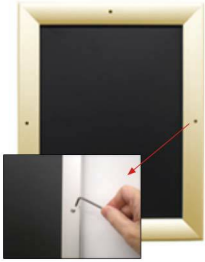

Poster Snaps 24x30 Frames with Security Screws (for MOUNTED GRAPHICS)

FOR CURRENT PRICING, VISIT THE ID # LISTED ABOVE
FREE SHIPPING

For Mounted Posters

Product Details

* ALL 4 FRAME SIDES HAVE A **SECURITY SCREW** PLACED INTO THE CENTER OF EACH FRAME RAIL. THESE SCREWS SECURE THE SAFETY OF YOUR POSTING AND PREVENT ANY TAMPERING.

- Quick-Changing, all 4 frame rails snap-open for easy poster changes
- Front Loading Frame for **24x30 posters** and other signage
- Snap Frame Profile: 1 1/4" Wide
- Narrow profile offers 1 1/16" overall off the wall depth
- **Accepts printed material up to 1/4" thick**
- Viewable Area: Moulding overlaps poster insert by 3/8" all around
- (9) Aluminum snap frame finishes available
- .040 Backing Board: Thin, durable backer board provides rigidity for your poster
- .020 clear PETG overlay is included to protect your poster insert
- **Allen Wrench Tool is included to help remove and secure your inserts**
- SwingSnap poster frames can mount either **Portrait or Landscape**
- Installs Easily: Punched holes in frame allow for easy surface mounting
- Hanging hardware is included