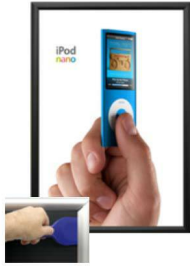

## EXTRA DEEP 8.5 x 14 Poster Snap Frames (1 1/4" Security Profile for MOUNTED GRAPHICS)

FOR CURRENT PRICING, VISIT THE ID # LISTED ABOVE  
FREE SHIPPING

#### Product Details

- **8.5x14 Security Snap Frames with Security Pallet Tool**
- Quick-Changing, all 4 frame rails snap-open for easy poster changes
- Front Loading Frame for **8.5 x 14 posters** and other signage
- Aluminum Snap Frame Profile: 1 1/4" Wide
- Narrow profile offers 1" overall off the wall depth
- **Accepts 2 Printed Thicknesses: 3/8" & 1/2"**
- Viewable Area: Moulding overlaps poster insert by 3/8" all around
- (3) Aluminum snap frame finishes available
- **1/2" Silver bottom frame rail is exposed from side view for all frame**