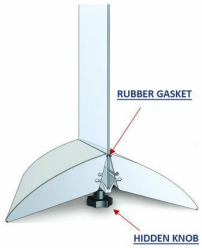

Model	Base Width	Height (Off Floor)	Front to Back (Depth)	Ships Via	Product Weight
TTRCM48	48"	5 1/2"	14 1/2"	UPS	20 LBS