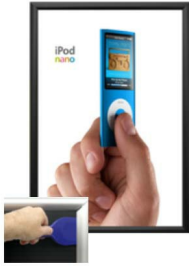

EXTRA DEEP 12 x 18 Poster Snap Frames (1 1/4" Security Profile for MOUNTED GRAPHICS)

FOR CURRENT PRICING, VISIT THE ID # LISTED ABOVE
FREE SHIPPING

Product Details

SECURITY TOOL PROVIDED

PLACE PALLET TOOL THROUGH
EDGE OF SNAPFRAME

LIFT TO SNAP OPEN

- **12x18 Security Snap Frames with Security Pallet Tool**
- Quick-Changing, all 4 frame rails snap-open for easy poster changes
- Front Loading Frame for **12 x 18 posters** and other signage
- Aluminum Snap Frame Profile: 1 1/4" Wide
- Narrow profile offers 1" overall off the wall depth
- **Accepts 2 Printed Thicknesses: 3/8" & 1/2"**
- Viewable Area: Moulding overlaps poster insert by 3/8" all around
- (3) Aluminum snap frame finishes available
- **1/2" Silver bottom frame rail is exposed from side view for all frame**

colors selected

- .040 Backer Board: Thin, durable backer board provides rigidity to 3/8" poster
- .020 clear PETG overlay is included to protect your 3/8" thick poster insert
- **Security Pallet Tool Included** Ideal for high traffic, public environments.
- SwingSnap poster frames can mount either **Portrait or Landscape**
- Installs Easily: Punched holes in frame allow for easy surface mounting
- Hanging hardware included