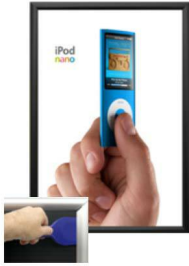

EXTRA DEEP 12 x 18 Poster Snap Frames (1 1/4" Security Profile for MOUNTED GRAPHICS)

FOR CURRENT PRICING, VISIT THE ID # LISTED ABOVE
FREE SHIPPING

Product Details

SECURITY TOOL PROVIDED

PLACE PALLET TOOL THROUGH
EDGE OF SNAPFRAME

LIFT TO SNAP OPEN

- **12x18 Security Snap Frames with Security Pallet Tool**
- Quick-Changing, all 4 frame rails snap-open for easy poster changes
- Front Loading Frame for **12 x 18 posters** and other signage
- Aluminum Snap Frame Profile: 1 1/4" Wide
- Narrow profile offers 1" overall off the wall depth
- **Accepts 2 Printed Thicknesses: 3/8" & 1/2"**
- Viewable Area: Moulding overlaps poster insert by 3/8" all around
- (3) Aluminum snap frame finishes available
- **1/2" Silver bottom frame rail is exposed from side view for all frame**

colors selected

- .040 Backer Board: Thin, durable backer board provides rigidity to 3/8" poster
- .020 clear PETG overlay is included to protect your 3/8" thick poster insert
- **Security Pallet Tool Included** Ideal for high traffic, public environments.
- SwingSnap poster frames can mount either **Portrait or Landscape**
- Installs Easily: Punched holes in frame allow for easy surface mounting
- Hanging hardware included