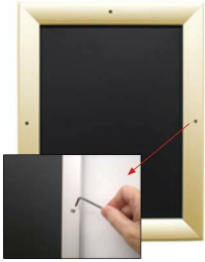

## Poster Snaps 11x14 Frames with Security Screws (for MOUNTED GRAPHICS)

FOR CURRENT PRICING, VISIT THE ID # LISTED ABOVE  
FREE SHIPPING

### Product Details

\* ALL 4 FRAME SIDES HAVE A **SECURITY SCREW** PLACED INTO THE CENTER OF EACH FRAME RAIL. THESE SCREWS SECURE THE SAFETY OF YOUR POSTING AND PREVENT ANY TAMPERING.

- Quick-Changing, all 4 frame rails snap-open for easy poster changes
- Front Loading Frame for **11x14 posters** and other signage
- Snap Frame Profile: 1 1/4" Wide
- Narrow profile offers 1 1/16" overall off the wall depth
- **Accepts printed material up to 1/4" thick**
- Viewable Area: Moulding overlaps poster insert by 3/8" all around
- (8) Aluminum snap frame finishes available
- .040 Backing Board: Thin, durable backer board provides rigidity for your poster
- .020 clear PETG overlay is included to protect your poster insert
- **Allen Wrench Tool is included to help remove and secure your inserts**
- SwingSnap poster frames can mount either **Portrait or Landscape**
- Installs Easily: Punched holes in frame allow for easy surface mounting
- Hanging hardware is included