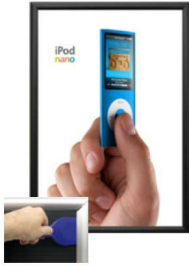

30 x 36 Poster Snap Open Frames (1 1/4" Security-Style) for MOUNTED GRAPHICS

FOR CURRENT PRICING, VISIT THE ID # LISTED ABOVE
FREE SHIPPING

SECURITY TOOL PROVIDED

PLACE PALLET TOOL THROUGH EDGE OF SNAPFRAME

LIFT TO SNAP OPEN

Product Details

- Quick-Changing, all 4 frame rails snap-open for easy poster changes
- Front Loading Frame for **30x36 posters** and other signage
- Aluminum Snap Frame Profile: **1 1/4" Wide**
- Narrow profile offers 11/16" overall off the wall depth
- **Accepts 3 Printed Thicknesses: 1/8" | 3/16" | 1/4"**
- Viewable Area: Moulding overlaps poster insert by 3/8" all around
- (3) Aluminum snap frame finishes available
- .040 Backing Board: Thin, durable backer board provides rigidity for your poster
- .020 clear PETG overlay is included to protect your poster insert
- **Security Tool Included!** Ideal for high traffic, public environments.
- SwingSnap poster frames can mount either **Portrait or Landscape**
- Installs Easily: Punched holes in frame allow for easy surface mounting
- Hanging hardware is included