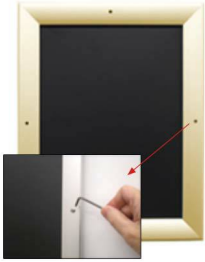

XL Security Snap Frame 72x72 Ship UNASSEMBLED

- Aluminum snap-open displays are for **INDOOR** or ****OUTDOOR** use

**Make sure you laminate your insert material if going outdoors
**Poster Snap Frames are weather resistant...not water-proof

Ships Unassembled

- ALL snap frame sizes are cut to size, and prepped for easy assembly
- Takes minutes to assemble, Corner Key and Mounting Hardware Included

- ALL snap frame rail sizes 85" and larger will be **CUT in HALF** and

provided with a Straight Joiner Key to connect the two snap frame rails together.

This will create a seam in your snap frame rail where 2 or more pieces on one side of your frame will flip open.

The main reason for creating the seam is to reduce shipping costs. We will ship these chopped snap frame rails via common carrier ground service.

Each Frame Rail that is **CUT in HALF** will receive a **CENTERED** security screw

- We will ship any Length up to 144" in **FULL LENGTH** via Freight Carrier.

Please call us for your oversized snap frame dimensions to provide frame & freight costs

For Detailed Instructions on How to Assemble click on the Instruction Sheet ICON up above.

Custom Sizes & Shipping Options Available

- **Call to Customize XL Mounted Poster Tamper Proof 72x72 Frames!**
- If you request a Snap Frame to be FULLY ASSEMBLED,

please call for a shipping quote.