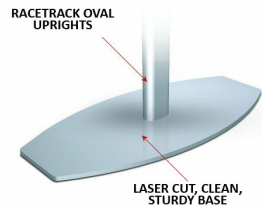

Large Format Portable Poster Stand Displays (for 36x60 Poster Signs)

FOR CURRENT PRICING, VISIT THE ID # LISTED ABOVE

Product Details

- **Portable Poster Display Stand**
- **Double Post, Extra Large Poster Stand**
- Designed with **heavy duty** extruded aluminum alloy frame
- Display **1 or 2 posters 36 x 60**
- **Frame profile overlaps poster by 3/8" all around**
- **Sign Frame Orientation: Vertical or Horizontal**
- **1/4" TOP slot opening in sign holder frame: slide in insert**
- Sturdy racetrack oval leg support design come with textured end caps
- Super durable, double bolt upright to base connection
- Frame Bottom **36"** off the Floor for Poster Height **36"**
- Frame Bottom **12"** off the Floor for Poster Height **60"**
- **2 Metal Finishes: Matte Black and Satin Silver**
- SignFrame Corners: Mitered
- Two **12 LBS steel bases** for sturdy support
- **Ships knock down, 8 minutes assembly time**
- Extra Large Poster Display Stand **36"x60"** Suitable for **Indoor Use**

Assembly is permanent.
Once assembled, display standing unit 36x60 cannot be disassembled

Model	Insert (Poster Size)	Insert (Viewable Area)	Overall Height (with Vertical Frame)	Overall Height (with Horizontal Frame)
TTRLPS3660	36" x 60"	35 1/4" x 59 1/4"	72"	72"