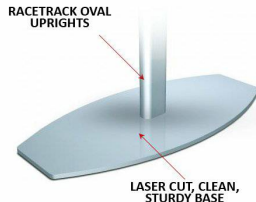

Large Format Portable Poster Stand Display 36x48 Poster Sign Holder with Two Posts

FOR CURRENT PRICING, VISIT THE ID # LISTED ABOVE

Product Details

- Double Post, Extra Large Poster Stand
- Heavy-Duty Extruded Aluminum Alloy Frame
- Display 1 or 2 posters 36 x 48
- Frame profile overlaps poster by 3/8" all around
- **Sign Frame Orientation:** Vertical or Horizontal
- 1/4" TOP slot opening in sign holder frame: slide in insert
- Sturdy racetrack oval leg support design come with textured end caps
- Super durable, double bolt upright to base connection
- Frame Bottom 36" off the Floor for Poster Height 36"
- Frame Bottom 24" off the Floor for Poster Height 48"
- 2 Metal Finishes: Matte Black and Satin Silver
- Sign Holder Corners: Mitered
- **Two 12 LBS steel bases for sturdy support**
- Ships knock down, 8 minutes assembly time
- Extra Large Poster Display Stand 36"x48" Suitable **for Indoor Use**

Assembly is permanent.
Once assembled, display standing unit 36 x 48 cannot be disassembled

Model	Insert (Poster Size)	Insert (Viewable Area)	Overall Height (with Vertical Frame)	Overall Height (with Horizontal Frame)
TTRLPS3648	36" x 48"	35 1/4" x 47 1/4"	72"	72"