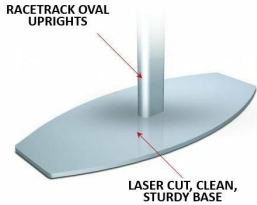

Super Large Format Portable Poster Stand Display - 60x72 Poster Sign Holder

FOR CURRENT PRICING, VISIT THE ID # LISTED ABOVE

Product Details

- Double Post, Extra Large Poster Stand
- Designed with **heavy duty** extruded aluminum alloy frame
- Display 1 or 2 posters **60 x 72**
- **Frame profile overlaps poster by 3/8" all around**
- **Sign Frame Orientation: Vertical or Horizontal**
- 1/4" TOP slot opening in sign holder frame: slide in insert
- Sturdy racetrack oval leg support design come with textured end caps
- Durable, double bolt upright to base connection
- Frame Bottom **12"** off the Floor for Poster Height **60" x 72"**
- **2 Metal Finishes: Matte Black and Satin Silver**
- Sign Holder Corners: Mitered
- Two **12 LBS steel bases** for sturdy support
- **Ships knock down, 8 minutes assembly time**
- Super Large Poster Display Stand 60"x72" Suitable for **Indoor Use**

Assembly is permanent.
Once assembled, display standing unit 60 x 72 cannot be disassembled

Model	Insert (Poster Size)	Insert (Viewable Area)	Overall Height (with Vertical Frame)	Overall Height (with Horizontal Frame)
TTRLPS6072	60" x 72"	59 1/4" x 71 1/4"	84"	72"