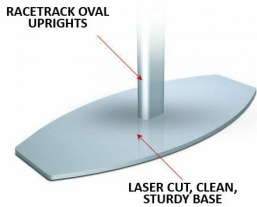

Super Large Format Portable Poster Stand Display - 60x72 Poster Sign Holder

FOR CURRENT PRICING, VISIT THE ID # LISTED ABOVE

Product Details

- Double Post, Extra Large Poster Stand
- Designed with **heavy duty** extruded aluminum alloy frame
- Display 1 or 2 posters **60 x 72**
- **Frame profile overlaps poster by 3/8" all around**
- **Sign Frame Orientation: Vertical or Horizontal**
- **1/4"** TOP slot opening in sign holder frame: slide in insert
- Sturdy racetrack oval leg support design come with textured end caps
- Durable, double bolt upright to base connection
- Frame Bottom **12"** off the Floor for Poster Height **60" x 72"**
- **2 Metal Finishes: Matte Black and Satin Silver**
- Sign Holder Corners: Mitered
- Two **12 LBS steel bases** for sturdy support
- **Ships knock down, 8 minutes assembly time**
- Super Large Poster Display Stand 60"x72" Suitable for Indoor Use

Assembly is permanent.
Once assembled, display standing unit 60 x 72 cannot be disassembled

Model	Insert (Poster Size)	Insert (Viewable Area)	Overall Height (with Vertical Frame)	Overall Height (with Horizontal Frame)
TTRLPS6072	60" x 72"	59 1/4" x 71 1/4"	84"	72"