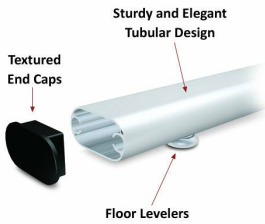

24x36 Poster Sign Stand with Snap Open (1) Sign Frame (Single Sided)

FOR CURRENT PRICING, VISIT THE ID # LISTED ABOVE

Product Details

- Pedestal Sign Stand with Double Legs
- [Poster Snap Frame](#)
- Tubular Stand Design
- Designed with heavy duty oval design extruded alloy
- Comes with 1 sign frame for single sided viewing
- Displays 1 poster **24 x 36**
- Quick Change Snap Open Frame
- Signs and Posters are Front Loaded
- Sign Frame Orientation: Vertical (Portrait)
- **2 Finishes Available: Black and Silver**
- Snap Frame Width: 1 1/4"
- Sign Frame Corners: Mitered
- All 4 frame sides snap open for easy change of your graphics
- **Accepts up to 1/32" thick material**
- Sturdy tubular leg support design come with textured end caps
- Floor levelers included on the bottom of both support legs
- **Plastic overlay lens included to protect your graphic**
- 24x36 Sign Stand with Double Leg Support for **Indoor Use**

Model	Insert (Poster Size)	Insert (Viewable Area)	Overall Height	Number of Sign Frames
TTR1PSN2436	24" x 36"	23 1/4" x 35 1/4"	63"	1 (Single Sided)