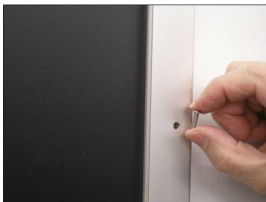

Extra Large 36x96 Snap Frames (with Security Screws)

FOR CURRENT PRICING, VISIT THE ID # LISTED ABOVE
FREE SHIPPING

Product Details

***ALL 4 FRAME SIDES HAVE A SECURITY SCREW PLACED INTO THE CENTER OF EACH FRAME RAIL. THESE SCREWS SECURE THE SAFETY OF YOUR 36x96 POSTING AND PREVENT ANY TAMPERING.**

- **Extra Large Snap Lock Frame with Security Screws and Allen Key**
- Quick-Changing, all 4 frame rails snap-open for easy 36x96 poster changes
- Front Loading Frame for posters and other signage
- Snap Frame Profile: 1 1/4" Wide
- Narrow profile offers 11/16" overall off the wall depth
- Accepts printed material up to 1/16" thick
- Viewable Area: Moulding overlaps poster insert by 3/8" all around
- (8) Aluminum snap frame finishes available
- .040 Backing Board: Thin, durable backer board provides rigidity for your poster
- .020 clear PETG overlay is included to protect your poster insert
- **Allen Wrench Tool is included to help remove and secure your inserts.**
- SwingSnap poster frames can mount either **Portrait or Landscape**
- Installs Easily: Punched holes in frame allow for easy surface mounting
- Mounting hardware screws included