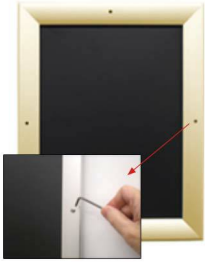

Extra Large 36x96 Snap Frames (with Security Screws)

FOR CURRENT PRICING, VISIT THE ID # LISTED ABOVE
FREE SHIPPING

Product Details

***ALL 4 FRAME SIDES HAVE A SECURITY SCREW PLACED INTO THE CENTER OF EACH FRAME RAIL. THESE SCREWS SECURE THE SAFETY OF YOUR 36x96 POSTING AND PREVENT ANY TAMPERING.**

- **Extra Large Snap Lock Frame with Security Screws and Allen Key**
- Quick-Changing, all 4 frame rails snap-open for easy 36x96 poster changes
- Front Loading Frame for posters and other signage
- Snap Frame Profile: 1 1/4" Wide
- Narrow profile offers 11/16" overall off the wall depth
- Accepts printed material up to 1/16" thick
- Viewable Area: Moulding overlaps poster insert by 3/8" all around
- (8) Aluminum snap frame finishes available
- .040 Backing Board: Thin, durable backer board provides rigidity for your poster
- .020 clear PETG overlay is included to protect your poster insert
- **Allen Wrench Tool is included to help remove and secure your inserts.**
- SwingSnap poster frames can mount either **Portrait or Landscape**
- Installs Easily: Punched holes in frame allow for easy surface mounting
- Mounting hardware screws included