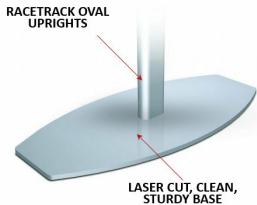

## Super Large Format Portable Poster Stand Display - 48x60 Poster Sign Holder Size

FOR CURRENT PRICING, VISIT THE ID # LISTED ABOVE

### Product Details

- Double Post, Extra Large Poster Stand
- Designed with **heavy duty** extruded aluminum alloy frame
- Display 1 or 2 posters **48 x 60**
- **Frame profile overlaps poster by 3/8" all around**
- **Sign Frame Orientation: Vertical or Horizontal**
- **1/4"** TOP slot opening in sign holder frame: slide in insert
- Sturdy racetrack oval leg support design come with textured end caps
- Durable, double bolt upright to base connection
- Frame Bottom **24"** off the Floor for Poster Height **48"**
- Frame Bottom **12"** off the Floor for Poster Height **60"**
- **2 Metal Finishes: Matte Black and Satin Silver**
- Sign Holder Corners: Mitered
- Two **12 LBS steel bases** for sturdy support
- **Ships knock down, 8 minutes assembly time**
- Super Large Poster Display Stand 48"x60" Suitable for **Indoor Use**