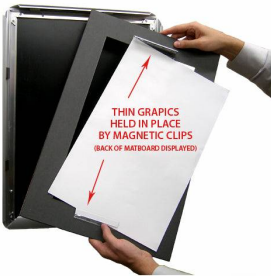

Designer Snap Frames for Posters 14x22 (3" Wide Matboard)

FOR CURRENT PRICING, VISIT THE ID # LISTED ABOVE

3" VIEWABLE
MATBOARD

Product Details

- 14x22 Aluminum Snap Frame with 3" Matboard Border
- Poster snap frames 14 x 22 ships **fully assembled**
- Quick-Changing, all 4 frame rails snap-open for easy poster changes
- Holds 14x22 poster or sign
- Snap Frame Profile: 1 1/4" Wide
- Narrow profile offers 11/16" overall off the wall depth
- Accepts printed material up to 1/16" thick
- (8) Aluminum snap frame finishes available
- .040 Backing Board: Thin, durable backer board provides rigidity for your poster
- .020 clear PETG overlay is included to protect your poster insert
- No Tools! All four frame sides snap-open easily by hand
- SwingSnap poster frames can mount either **Portrait or Landscape**
- Installs Easily: Punched holes in frame allow for easy surface mounting
- Hanging hardware (screws) are included

- All Snap Poster Frames Shipped **ASSEMBLED**
- Designer snap-open sign frames are for **INDOOR USE ONLY**

Matboards Create Numerous Benefits

- The 3" wide Mat Border provides an upscale touch to your 14 x 22 poster insert with greater impact.
- Re-Printing of smaller size inserts will have cost savings.
- You can change your Mat Border colors anytime, and create an entire new look for your interior.