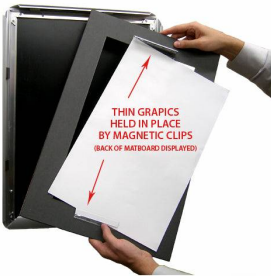

Designer Snap Frames for Posters 20x20 (2" Wide Matboard)

FOR CURRENT PRICING, VISIT THE ID # LISTED ABOVE

2" VIEWABLE
MATBOARD

Product Details

- 20x20 Aluminum Snap Frame with 2" Matboard Border
- Poster snap frames 20 x 20 ships **fully assembled**
- Quick-Changing, all 4 frame rails snap-open for easy poster changes
- Holds 20x20 poster or sign
- Snap Frame Profile: 1 1/4" Wide
- Narrow profile offers 11/16" overall off the wall depth
- Accepts printed material up to 1/16" thick
- (8) Aluminum snap frame finishes available
- .040 Backing Board: Thin, durable backer board provides rigidity for your poster
- .020 clear PETG overlay is included to protect your poster insert
- No Tools! All four frame sides snap-open easily by hand
- SwingSnap poster frames can mount either **Portrait or Landscape**
- Installs Easily: Punched holes in frame allow for easy surface mounting
- Hanging hardware (screws) are included

- All Snap Poster Frames Shipped **ASSEMBLED**
- Designer snap-open sign frames are for **INDOOR USE ONLY**

Matboards Create Numerous Benefits

- The 2" wide Mat Border provides an upscale touch to your 20 x 20 poster insert with greater impact.
- Re-Printing of smaller size inserts will have cost savings.
- You can change your Mat Border colors anytime, and create an entire new look for your interior.

Matboard Details

- 2" Viewable Mat Border
- Matboard Overlaps 20x20 Poster by 1" ALL AROUND
- (24) Beveled Matboard Colors Available
- Magnetic Clamps are placed onto the back of the Matboard

to secure your thin poster, graphic or image in place.