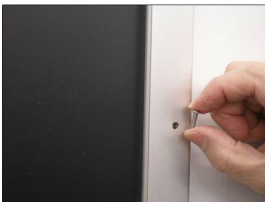

Extra Large 48x60 Snap Frames (with Security Screws)

FOR CURRENT PRICING, VISIT THE ID # LISTED ABOVE
FREE SHIPPING

Product Details

***ALL 4 FRAME SIDES HAVE A SECURITY SCREW PLACED INTO THE CENTER OF EACH FRAME RAIL. THESE SCREWS SECURE THE SAFETY OF YOUR 48x60 POSTING AND PREVENT ANY TAMPERING.**

- **Extra Large Snap Lock Frame with Security Screws and Allen Key**
- Quick-Changing, all 4 frame rails snap-open **for easy 48x60 poster changes**
- Front Loading Frame for posters and other signage
- Snap Frame Profile: 1 1/4" Wide
- Narrow profile offers 11/16" overall off the wall depth
- Accepts printed material up to 1/16" thick
- Viewable Area: Moulding overlaps poster insert by 3/8" all around
- (8) Aluminum snap frame finishes available
- .040 Backing Board: Thin, durable backer board provides rigidity for your poster
- .020 clear PETG overlay is included to protect your poster insert
- **Allen Wrench Tool is included to help remove and secure your inserts.**
- SwingSnap poster frames can mount either **Portrait or Landscape**
- Installs Easily: Punched holes in frame allow for easy surface mounting
- Mounting hardware screws included