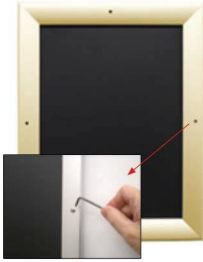

for all frame colors selected

- .040 Backing Board: Thin, durable backer board for 3/8" thick poster only
- .020 clear PETG overlay is included to protect thick poster insert (3/8" Only)
- **Allen Wrench Tool is included to help remove and secure your inserts**
- SwingSnap poster frames can mount either **Portrait or Landscape**
- Installs Easily: Punched holes in frame allow for easy surface mounting
- Hanging hardware included

- Aluminum snap-open displays are for **INDOOR** or ****OUTDOOR** use

**Make sure you laminate your insert material if going outdoors
**Poster Snap Frames are weather resistant...not water-proof

Mounted Graphic Details

3/8" Mounted Graphic Insert

All frames will include a .040 Black Backer Board

All frames will include a .020 Clear Overlay

1/2" MAX Mounted Graphic Insert

.040 Black Backer Board **NOT INCLUDED** (can not fit)

.020 Clear Overlay **NOT INCLUDED** (can not fit)

Customize your Snap Frames

- **Customize Security Screw Extra Deep Poster Snap Frames 18 x 24!**
- If you request a larger size Snap Frame FULLY ASSEMBLED,

please call for a shipping quote.