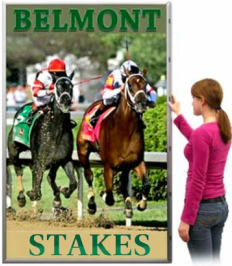

**48x96 Large Frame Snap Open Poster Snap Frames | 1 1/4" Wide Profile for Mounted Graphics on; 1/8", 3/16", 1/4" thick Boards**

FOR CURRENT PRICING, VISIT THE ID # LISTED ABOVE  
FREE SHIPPING

**Product Details**

**48x96 FRAME**  
(PICTURES SHOWN, NOT TO SCALE)

SNAP OPEN FOR FAST CHANGE  
OF POSTERS AND SIGNAGE

- Extra Large, Snap Open Metal 48x96 Poster Snap Frame
- Quick-Changing, all 4 frame rails snap-open for easy poster changes
- Front Loading Frame for 48x96 posters and other signage
- Snap Frame Profile: 1 1/4" Wide
- Narrow profile offers 11/16" overall off the wall depth
- **Accepts 3 Printed Thicknesses: 1/8" | 3/16" | 1/4"**
- Viewable Area: Moulding overlaps poster insert by 3/8" all around
- (9) Aluminum snap frame finishes available
- **.040 Backing Board: Thin backer board provides rigidity for your poster**
- **.020 clear PETG overlay is included to protect your poster insert**
- No Tools! All four frame sides snap-open easily by hand
- SwingSnap poster frames can mount either **Portrait or Landscape**
- Installs Easily: Punched holes in frame allow for easy surface mounting
- Mounting hardware (screws) are included
- Call For Custom Snap Frame Sizes: Large or Small Poster Displays