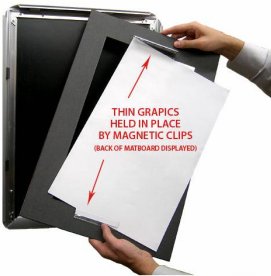

Product Details

- 27x39 Aluminum Snap Frame with 2" Matboard Border
- Poster snap frames 27 x 39 ships **fully assembled**
- Quick-Changing, all 4 frame rails snap-open for easy poster changes
- Holds 27x39 poster or sign
- Snap Frame Profile: 1 1/4" Wide
- Narrow profile offers 11/16" overall off the wall depth
- Accepts printed material up to 1/16" thick
- (8) Aluminum snap frame finishes available
- .040 Backing Board: Thin, durable backer board provides rigidity for your poster
- .020 clear PETG overlay is included to protect your poster insert
- No Tools! All four frame sides snap-open easily by hand
- SwingSnap poster frames can mount either **Portrait or Landscape**
- Installs Easily: Punched holes in frame allow for easy surface mounting
- Hanging hardware (screws) are included

- All Snap Poster Frames Shipped **ASSEMBLED**
- Designer snap-open sign frames are for **INDOOR USE ONLY**

Matboards Create Numerous Benefits

- The 2" wide Mat Border provides an upscale touch to your 27 x 39 poster insert with greater impact.
- Re-Printing of smaller size inserts will have cost savings.
- You can change your Mat Border colors anytime, and create an entire new look for your interior.

Matboard Details

- 2" Viewable Mat Border
- Matboard Overlaps 27x39 Poster by 1" ALL AROUND
- (24) Beveled Matboard Colors Available
- Magnetic Clamps are placed onto the back of the Matboard

to secure your thin poster, graphic or image in place.

See Instruction Sheets ICON (above) for further details.

- Magnetic Clamps are will secure up to 1/16" insert thickness

Custom your Snap Frame

- **Call to customize Designer SwingSnap Poster Snap Frames!**
- Any Matboard Border Size is Available
- Multiple Matboard Openings are Available
- 100+ Matboard Colors to Choose
- Powdercoat Snap Frame Finishes Available

[MATTE INSTRUCTIONS](#)

[ORDER CUSTOM MATTES](#)