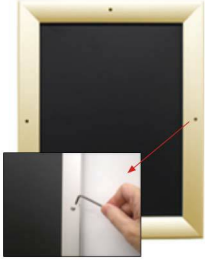

for all frame colors selected

- .040 Backing Board: Thin, durable backer board for 3/8" thick poster only
- .020 clear PETG overlay is included to protect thick poster insert (3/8" Only)
- **Allen Wrench Tool is included to help remove and secure your inserts**
- SwingSnap poster frames can mount either **Portrait or Landscape**
- Installs Easily: Punched holes in frame allow for easy surface mounting
- Hanging hardware included

- Aluminum snap-open displays are for **INDOOR** or ****OUTDOOR** use

**Make sure you laminate your insert material if going outdoors
**Poster Snap Frames are weather resistant...not water-proof

Mounted Graphic Details

3/8" Mounted Graphic Insert

All frames will include a .040 Black Backer Board

All frames will include a .020 Clear Overlay

1/2" MAX Mounted Graphic Insert

.040 Black Backer Board **NOT INCLUDED** (can not fit)

.020 Clear Overlay **NOT INCLUDED** (can not fit)

Customize your Snap Frames

- **Customize Security Screw Extra Deep Poster Snap Frames 10 x 20!**
- If you request a larger size Snap Frame FULLY ASSEMBLED,

please call for a shipping quote.