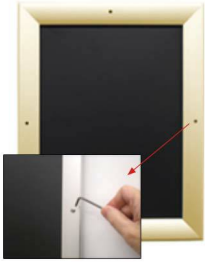

for all frame colors selected

- .040 Backing Board: Thin, durable backer board for 3/8" thick poster only
- .020 clear PETG overlay is included to protect thick poster insert (3/8" Only)
- **Allen Wrench Tool is included to help remove and secure your inserts**
- SwingSnap poster frames can mount either **Portrait or Landscape**
- Installs Easily: Punched holes in frame allow for easy surface mounting
- Hanging hardware included

- Aluminum snap-open displays are for **INDOOR** or ****OUTDOOR** use

**Make sure you laminate your insert material if going outdoors
**Poster Snap Frames are weather resistant...not water-proof

Mounted Graphic Details

3/8" Mounted Graphic Insert

All frames will include a .040 Black Backer Board

All frames will include a .020 Clear Overlay

1/2" MAX Mounted Graphic Insert

.040 Black Backer Board **NOT INCLUDED** (can not fit)

.020 Clear Overlay **NOT INCLUDED** (can not fit)

Customize your Snap Frames

- **Customize Security Screw Extra Deep Poster Snap Frames 17 x 23!**
- If you request a larger size Snap Frame FULLY ASSEMBLED,

please call for a shipping quote.