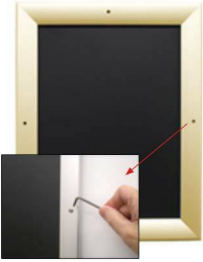

Extra Large Snap Frame 84x96 Ship UNASSEMBLED

- Aluminum snap-open displays are for **INDOOR** or ****OUTDOOR** use

**Make sure you laminate your insert material if going outdoors
**Poster Snap Frames are weather resistant...not water-proof

Ships Unassembled

- ALL snap frame sizes are cut to size, and prepped for easy assembly
- Takes minutes to assemble, Corner Key and Mounting Hardware Included

- ALL snap frame rail sizes 85" and larger will be **CUT in HALF**, and

provided with a Straight Joiner Key to connect the two snap frame rails together.

This will create a seam in your snap frame rail where 2 or more pieces on one side of your frame will flip open.

The main reason for creating the seam is to reduce shipping costs. We will ship these chopped snap frame rails via common carrier ground service.

Each Frame Rail that is **CUT in HALF** will receive a **CENTERED** security screw

- We will ship any Length up to 144" in **FULL LENGTH** via Freight Carrier.

Please call us for your oversized snap frame dimensions to provide frame & freight costs

For Detailed Instructions on How to Assemble click on the Instruction Sheet ICON up above.

Custom Sizes & Shipping Options Available

- [Call to Customize Extra Large Security with Screw Snap Frames 84x96!](#)
- If you request a Snap Frame to be FULLY ASSEMBLED,

please call for a shipping quote.