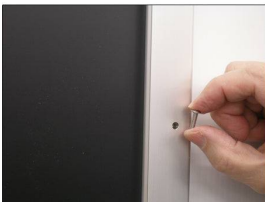

Extra Large Snap Frame 84x96 Ship UNASSEMBLED

- Aluminum snap-open displays are for **INDOOR** or ****OUTDOOR** use

**Make sure you laminate your insert material if going outdoors
**Poster Snap Frames are weather resistant...not water-proof

Ships Unassembled

- ALL snap frame sizes are cut to size, and prepped for easy assembly
- Takes minutes to assemble, Corner Key and Mounting Hardware Included

- ALL snap frame rail sizes 85" and larger will be **CUT in HALF**, and

provided with a Straight Joiner Key to connect the two snap frame rails together.

This will create a seam in your snap frame rail where 2 or more pieces on one side of your frame will flip open.

The main reason for creating the seam is to reduce shipping costs. We will ship these chopped snap frame rails via common carrier ground service.

Each Frame Rail that is **CUT in HALF** will receive a **CENTERED** security screw

- We will ship any Length up to 144" in **FULL LENGTH** via Freight Carrier.

Please call us for your oversized snap frame dimensions to provide frame & freight costs

For Detailed Instructions on How to Assemble click on the Instruction Sheet ICON up above.

Custom Sizes & Shipping Options Available

- [Call to Customize Extra Large Security with Screw Snap Frames 84x96!](#)
- If you request a Snap Frame to be FULLY ASSEMBLED,

please call for a shipping quote.