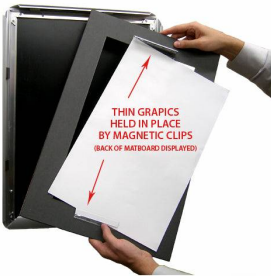

Designer Snap Frames for Posters 24x30 (2" Wide Matboard)

FOR CURRENT PRICING, VISIT THE ID # LISTED ABOVE

2" VIEWABLE
MATBOARD

Product Details

- 24x30 Aluminum Snap Frame with 2" Matboard Border
- Poster snap frames 24 x 30 ships **fully assembled**
- Quick-Changing, all 4 frame rails snap-open for easy poster changes
- Holds 24x30 poster or sign
- Snap Frame Profile: 1 1/4" Wide
- Narrow profile offers 11/16" overall off the wall depth
- Accepts printed material up to 1/16" thick
- (8) Aluminum snap frame finishes available
- .040 Backing Board: Thin, durable backer board provides rigidity for your poster
- .020 clear PETG overlay is included to protect your poster insert
- No Tools! All four frame sides snap-open easily by hand
- SwingSnap poster frames can mount either **Portrait or Landscape**
- Installs Easily: Punched holes in frame allow for easy surface mounting
- Hanging hardware (screws) are included

- All Snap Poster Frames Shipped **ASSEMBLED**
- Designer snap-open sign frames are for **INDOOR USE ONLY**

Matboards Create Numerous Benefits

- The 2" wide Mat Border provides an upscale touch to your 24 x 30 poster insert with greater impact.
- Re-Printing of smaller size inserts will have cost savings.
- You can change your Mat Border colors anytime, and create an entire new look for your interior.

Matboard Details

- 2" Viewable Mat Border
- Matboard Overlaps 24x30 Poster by 1" ALL AROUND
- (24) Beveled Matboard Colors Available
- Magnetic Clamps are placed onto the back of the Matboard

to secure your thin poster, graphic or image in place.