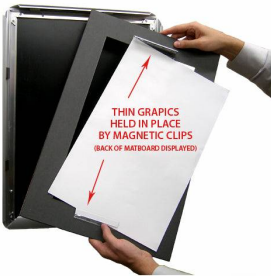

## Designer Snap Frames for Posters 27x41 (3" Wide Matboard)

FOR CURRENT PRICING, VISIT THE ID # LISTED ABOVE

3" VIEWABLE  
MATBOARD

### Product Details

- 27x41 Aluminum Snap Frame with 3" Matboard Border
- Poster snap frames 27 x 41 ships **fully assembled**
- Quick-Changing, all 4 frame rails snap-open for easy poster changes
- Holds 27x41 poster or sign
- Snap Frame Profile: 1 1/4" Wide
- Narrow profile offers 11/16" overall off the wall depth
- Accepts printed material up to 1/16" thick
- (8) Aluminum snap frame finishes available
- .040 Backing Board: Thin, durable backer board provides rigidity for your poster
- .020 clear PETG overlay is included to protect your poster insert
- No Tools! All four frame sides snap-open easily by hand
- SwingSnap poster frames can mount either **Portrait or Landscape**
- Installs Easily: Punched holes in frame allow for easy surface mounting
- Hanging hardware (screws) are included

- All Snap Poster Frames Shipped **ASSEMBLED**
- Designer snap-open sign frames are for **INDOOR USE ONLY**