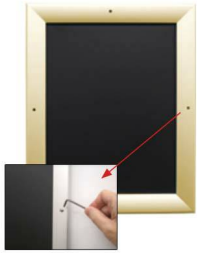

## 22 x 28 Poster Snap Frame SwingSnaps (with Security Screws)

FOR CURRENT PRICING, VISIT THE ID # LISTED ABOVE  
FREE SHIPPING

### Product Details

**\*ALL 4 FRAME SIDES HAVE A SECURITY SCREW PLACED INTO THE CENTER OF EACH FRAME RAIL. THESE SCREWS SECURE THE SAFETY OF YOUR POSTING AND PREVENT ANY TAMPERING.**

- 22x28 Quick-Changing, all 4 frame rails snap-open for easy poster changes
- Fits 22 x 28 Posters
- Front Loading Frame for 22x28 posters and other signage
- Snap Frame Profile: 1 1/4" Wide
- Narrow profile offers 11/16" overall off the wall depth
- Accepts printed material up to 1/16" thick
- Viewable Area: Moulding overlaps poster insert by 3/8" all around
- (8) Aluminum snap frame finishes available
- .040 Backing Board: Thin, durable backer board provides rigidity for your poster
- .020 clear PETG overlay is included to protect your poster insert
- **Allen Wrench Tool is included to help remove and secure your inserts.**
- SwingSnap poster frames can mount either **Portrait or Landscape**
- Installs Easily: Punched holes in frame allow for easy surface mounting
- Hanging hardware is included

- Aluminum snap-open displays are for **INDOOR** or **\*\*OUTDOOR** use

**\*\*Make sure you laminate your insert material if going outdoors**

**\*\*Poster Snap Frames are weather resistant...not water-proof**