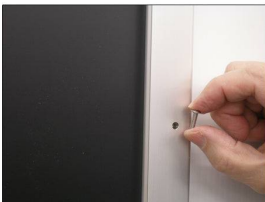

### Product Details

**\*ALL 4 FRAME SIDES HAVE A SECURITY SCREW PLACED INTO THE CENTER OF EACH FRAME RAIL. THESE SCREWS SECURE THE SAFETY OF YOUR POSTING AND PREVENT ANY TAMPERING.**

- 22x28 Quick-Changing, all 4 frame rails snap-open for easy poster changes
- Fits 22 x 28 Posters
- Front Loading Frame for 22x28 posters and other signage
- Snap Frame Profile: 1 1/4" Wide
- Narrow profile offers 11/16" overall off the wall depth
- Accepts printed material up to 1/16" thick
- Viewable Area: Moulding overlaps poster insert by 3/8" all around
- (8) Aluminum snap frame finishes available
- .040 Backing Board: Thin, durable backer board provides rigidity for your poster
- .020 clear PETG overlay is included to protect your poster insert
- **Allen Wrench Tool is included to help remove and secure your inserts.**
- SwingSnap poster frames can mount either **Portrait or Landscape**
- Installs Easily: Punched holes in frame allow for easy surface mounting
- Hanging hardware is included

- Aluminum snap-open displays are for **INDOOR** or **\*\*OUTDOOR** use

**\*\*Make sure you laminate your insert material if going outdoors**

**\*\*Poster Snap Frames are weather resistant...not water-proof**

### Customize your Snap Frames

- **Call to customize Security Screw Poster Snap Frames!**

Model	Insert Size	Overall Size	Viewable Area	Ships Via	Shipping Wt	How is Frame Shipped?
SSMCSS-2228	22" x 28"	23 3/4" x 29 3/4"	21 1/4" x 27 1/4"	UPS	12	Assembled