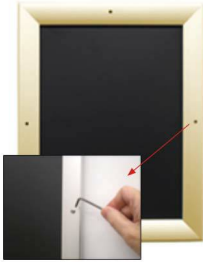

EXTRA LARGE - EXTRA DEEP 72x84 Poster Snap Frames with Security Screws (for MOUNTED GRAPHICS)

FOR CURRENT PRICING, VISIT THE ID # LISTED ABOVE
FREE SHIPPING

Product Details

***ALL 4 FRAME SIDES HAVE A SECURITY SCREW PLACED INTO THE CENTER OF EACH FRAME RAIL. THESE SCREWS SECURE THE SAFETY OF YOUR 72 x 84 POSTING AND PREVENT ANY TAMPERING.**

- Extra Large Security Snap Frames for **72x84 Mounted Graphics**
- Quick-Changing, all 4 frame rails snap-open for easy poster changes
- Front Loading Frame for 72x84 posters and other signage
- Snap Frame Profile: 1 1/4" Wide
- **Narrow profile offers 1" overall off the wall depth**
- **Accepts 2 Printed Thicknesses: 3/8" & 1/2"**
- Viewable Area: Moulding overlaps poster insert by 3/8" all around
- **(8) Aluminum snap frame finishes available**
- **1/2" Silver bottom frame rail is exposed from side view for all frame**

colors selected

- **Allen Wrench Tool is included to remove and secure your inserts**
- SwingSnap poster frames can mount either **Portrait or Landscape**
- Installs Easily: Punched holes in frame allow for easy surface mounting
- Hanging hardware (screws) included