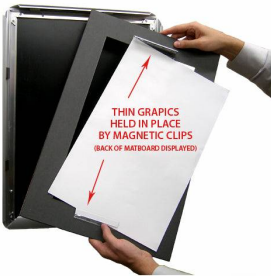

Designer Snap Frames for Posters 24x36 (3" Wide Matboard)

FOR CURRENT PRICING, VISIT THE ID # LISTED ABOVE

3" VIEWABLE
MATBOARD

Product Details

- 24x36 Aluminum Snap Frame with 3" Matboard Border
- Poster snap frames 24 x 36 ships **fully assembled**
- Quick-Changing, all 4 frame rails snap-open for easy poster changes
- Holds 24x36 poster or sign
- Snap Frame Profile: 1 1/4" Wide
- Narrow profile offers 11/16" overall off the wall depth
- Accepts printed material up to 1/16" thick
- (8) Aluminum snap frame finishes available
- .040 Backing Board: Thin, durable backer board provides rigidity for your poster
- .020 clear PETG overlay is included to protect your poster insert
- No Tools! All four frame sides snap-open easily by hand
- SwingSnap poster frames can mount either **Portrait or Landscape**
- Installs Easily: Punched holes in frame allow for easy surface mounting
- Hanging hardware (screws) are included

- All Snap Poster Frames Shipped **ASSEMBLED**
- Designer snap-open sign frames are for **INDOOR USE ONLY**

Matboards Create Numerous Benefits

- The 3" wide Mat Border provides an upscale touch to your 11 x 17 poster insert with greater impact.
- Re-Printing of smaller size inserts will have cost savings.
- You can change your Mat Border colors anytime, and create an entire new look for your interior.