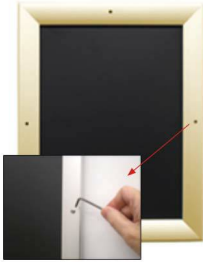

EXTRA LARGE - EXTRA DEEP 96x96 Poster Snap Frames with Security Screws (for MOUNTED GRAPHICS)

FOR CURRENT PRICING, VISIT THE ID # LISTED ABOVE
FREE SHIPPING

Product Details

***ALL 4 FRAME SIDES HAVE A SECURITY SCREW PLACED INTO THE CENTER OF EACH FRAME RAIL. THESE SCREWS SECURE THE SAFETY OF YOUR 96 x 96 POSTING AND PREVENT ANY TAMPERING.**

- Extra Large Security Snap Frames for **96x96 Mounted Graphics**
- Quick-Changing, all 4 frame rails snap-open for easy poster changes
- Front Loading Frame for 96x96 posters and other signage
- Snap Frame Profile: 1 1/4" Wide
- **Narrow profile offers 1" overall off the wall depth**
- **Accepts 2 Printed Thicknesses: 3/8" & 1/2"**
- Viewable Area: Moulding overlaps poster insert by 3/8" all around
- **(8) Aluminum snap frame finishes available**
- **1/2" Silver bottom frame rail is exposed from side view for all frame**

colors selected

- **Allen Wrench Tool is included to remove and secure your inserts**
- SwingSnap poster frames can mount either **Portrait or Landscape**
- Installs Easily: Punched holes in frame allow for easy surface mounting
- Hanging hardware (screws) included