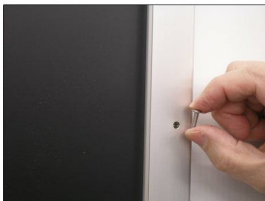

EXTRA LARGE - EXTRA DEEP 96x96 Poster Snap Frames with Security Screws (for MOUNTED GRAPHICS)

FOR CURRENT PRICING, VISIT THE ID # LISTED ABOVE
FREE SHIPPING

Product Details

***ALL 4 FRAME SIDES HAVE A SECURITY SCREW PLACED INTO THE CENTER OF EACH FRAME RAIL. THESE SCREWS SECURE THE SAFETY OF YOUR 96 x 96 POSTING AND PREVENT ANY TAMPERING.**

- Extra Large Security Snap Frames for **96x96 Mounted Graphics**
- Quick-Changing, all 4 frame rails snap-open for easy poster changes
- Front Loading Frame for 96x96 posters and other signage
- Snap Frame Profile: 1 1/4" Wide
- **Narrow profile offers 1" overall off the wall depth**
- **Accepts 2 Printed Thicknesses: 3/8" & 1/2"**
- Viewable Area: Moulding overlaps poster insert by 3/8" all around
- **(8) Aluminum snap frame finishes available**
- **1/2" Silver bottom frame rail is exposed from side view for all frame**

colors selected

- **Allen Wrench Tool is included to remove and secure your inserts**
- SwingSnap poster frames can mount either **Portrait or Landscape**
- Installs Easily: Punched holes in frame allow for easy surface mounting
- Hanging hardware (screws) included

EXTRA LARGE - EXTRA DEEP Security Snap Frames 96x96 Ship UNASSEMBLED

- Aluminum snap-open displays are for **INDOOR** or ****OUTDOOR** use

****Make sure you laminate your insert material if going outdoors**
****Poster Snap Frames are weather resistant...not water-proof**