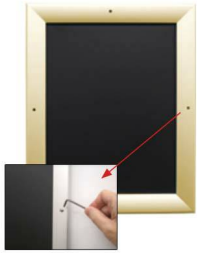

12 x 24 Poster Snap Frame SwingSnaps (with Security Screws)

FOR CURRENT PRICING, VISIT THE ID # LISTED ABOVE
FREE SHIPPING

Product Details

***ALL 4 FRAME SIDES HAVE A SECURITY SCREW PLACED INTO THE CENTER OF EACH FRAME RAIL. THESE SCREWS SECURE THE SAFETY OF YOUR POSTING AND PREVENT ANY TAMPERING.**

- 12x24 Quick-Changing, all 4 frame rails snap-open for easy poster changes
- Fits 12 x 24 Posters
- Front Loading Frame for 12x24 posters and other signage
- Snap Frame Profile: 1 1/4" Wide
- Narrow profile offers 11/16" overall off the wall depth
- Accepts printed material up to 1/16" thick
- Viewable Area: Moulding overlaps poster insert by 3/8" all around
- (9) Aluminum snap frame finishes available
- .040 Backing Board: Thin, durable backer board provides rigidity for your poster
- .020 clear PETG overlay is included to protect your poster insert
- **Allen Wrench Tool is included to help remove and secure your inserts.**
- SwingSnap poster frames can mount either **Portrait or Landscape**
- Installs Easily: Punched holes in frame allow for easy surface mounting
- Hanging hardware is included

- Aluminum snap-open displays are for **INDOOR** or ****OUTDOOR** use

****Make sure you laminate your insert material if going outdoors**
****Poster Snap Frames are weather resistant...not water-proof**