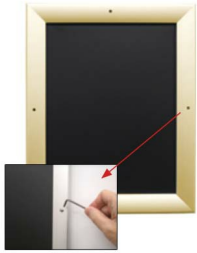

## 12 x 24 Poster Snap Frame SwingSnaps (with Security Screws)

FOR CURRENT PRICING, VISIT THE ID # LISTED ABOVE  
FREE SHIPPING

### Product Details

**\*ALL 4 FRAME SIDES HAVE A SECURITY SCREW PLACED INTO THE CENTER OF EACH FRAME RAIL. THESE SCREWS SECURE THE SAFETY OF YOUR POSTING AND PREVENT ANY TAMPERING.**

- 12x24 Quick-Changing, all 4 frame rails snap-open for easy poster changes
- Fits 12 x 24 Posters
- Front Loading Frame for 12x24 posters and other signage
- Snap Frame Profile: 1 1/4" Wide
- Narrow profile offers 11/16" overall off the wall depth
- Accepts printed material up to 1/16" thick
- Viewable Area: Moulding overlaps poster insert by 3/8" all around
- (9) Aluminum snap frame finishes available
- .040 Backing Board: Thin, durable backer board provides rigidity for your poster
- .020 clear PETG overlay is included to protect your poster insert
- **Allen Wrench Tool is included to help remove and secure your inserts.**
- SwingSnap poster frames can mount either **Portrait or Landscape**
- Installs Easily: Punched holes in frame allow for easy surface mounting
- Hanging hardware is included

- Aluminum snap-open displays are for **INDOOR** or **\*\*OUTDOOR** use

**\*\*Make sure you laminate your insert material if going outdoors**  
**\*\*Poster Snap Frames are weather resistant...not water-proof**