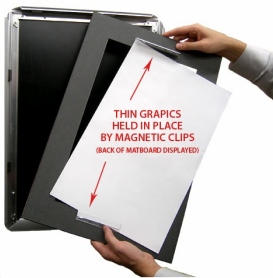

Designer Snap Frames for Posters 18x24 (2" Wide Matboard)

FOR CURRENT PRICING, VISIT THE ID # LISTED ABOVE

2" VIEWABLE
MATBOARD

Product Details

- 18x24 Aluminum Snap Frame with 2" Matboard Border
- Poster snap frames 18 x 24 ships **fully assembled**
- Quick-Changing, all 4 frame rails snap-open for easy poster changes
- Holds 18x24 poster or sign
- Snap Frame Profile: 1 1/4" Wide
- Narrow profile offers 11/16" overall off the wall depth
- Accepts printed material up to 1/16" thick
- (9) Aluminum snap frame finishes available
- .040 Backing Board: Thin, durable backer board provides rigidity for your poster
- .020 clear PETG overlay is included to protect your poster insert
- No Tools! All four frame sides snap-open easily by hand
- SwingSnap poster frames can mount either **Portrait or Landscape**
- Installs Easily: Punched holes in frame allow for easy surface mounting
- Hanging hardware (screws) are included

- All Snap Poster Frames Shipped **ASSEMBLED**
- Designer snap-open sign frames are for **INDOOR USE ONLY**

Matboards Create Numerous Benefits

- The 2" wide Mat Border provides an upscale touch to your 18 x 24 poster insert with greater impact.
- Re-Printing of smaller size inserts will have cost savings.
- You can change your Mat Border colors anytime, and create an entire new look for your interior.

Matboard Details

- 2" Viewable Mat Border
- Matboard Overlaps 18x24 Poster by 1" ALL AROUND
- (24) Beveled Matboard Colors Available
- Magnetic Clamps are placed onto the back of the Matboard

to secure your thin poster, graphic or image in place.