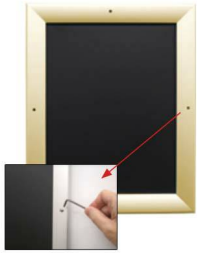

## 8.5 x 11 Poster Snap Frame SwingSnaps (with Security Screws)

FOR CURRENT PRICING, VISIT THE ID # LISTED ABOVE  
FREE SHIPPING

### Product Details

**8.5x11 FRAME**  
(PICTURES SHOWN, NOT TO SCALE)

Security wrench included to open all frame rails

1 1/4" WIDE PROFILE

Lockable security screws placed on all 4 sides

**\*ALL 4 FRAME SIDES HAVE A SECURITY SCREW PLACED INTO THE CENTER OF EACH FRAME RAIL. THESE SCREWS SECURE THE SAFETY OF YOUR POSTING AND PREVENT ANY TAMPERING.**

- 8.5x11 Quick-Changing, all 4 frame rails snap-open for easy poster changes
- Fits 8.5 x 11 Posters
- Front Loading Frame for 8.5x11 posters and other signage
- Snap Frame Profile: 1 1/4" Wide
- Narrow profile offers 11/16" overall off the wall depth
- Accepts printed material up to 1/16" thick
- Viewable Area: Moulding overlaps poster insert by 3/8" all around
- (9) Aluminum snap frame finishes available
- .040 Backing Board: Thin, durable backer board provides rigidity for your poster
- .020 clear PETG overlay is included to protect your poster insert
- **Allen Wrench Tool is included to help remove and secure your inserts.**
- SwingSnap poster frames can mount either **Portrait or Landscape**
- Installs Easily: Punched holes in frame allow for easy surface mounting
- Hanging hardware is included