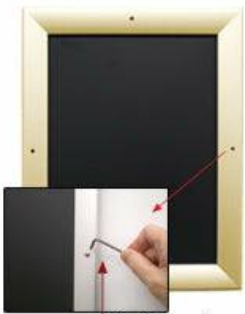

## 8.5 x 11 Poster Snap Frame SwingSnaps (with Security Screws)

FOR CURRENT PRICING, VISIT THE ID # LISTED ABOVE  
FREE SHIPPING

### Product Details

**8.5x11 FRAME**  
(PICTURES SHOWN, NOT TO SCALE)

Security wrench included to open all frame rails

1 1/4" WIDE PROFILE

Lockable security screws placed on all 4 sides

**\*ALL 4 FRAME SIDES HAVE A SECURITY SCREW PLACED INTO THE CENTER OF EACH FRAME RAIL. THESE SCREWS SECURE THE SAFETY OF YOUR POSTING AND PREVENT ANY TAMPERING.**

- 8.5x11 Quick-Changing, all 4 frame rails snap-open for easy poster changes
- Fits 8.5 x 11 Posters
- Front Loading Frame for 8.5x11 posters and other signage
- Snap Frame Profile: 1 1/4" Wide
- Narrow profile offers 11/16" overall off the wall depth
- Accepts printed material up to 1/16" thick
- Viewable Area: Moulding overlaps poster insert by 3/8" all around
- (9) Aluminum snap frame finishes available
- .040 Backing Board: Thin, durable backer board provides rigidity for your poster
- .020 clear PETG overlay is included to protect your poster insert
- **Allen Wrench Tool is included to help remove and secure your inserts.**
- SwingSnap poster frames can mount either **Portrait or Landscape**
- Installs Easily: Punched holes in frame allow for easy surface mounting
- Hanging hardware is included